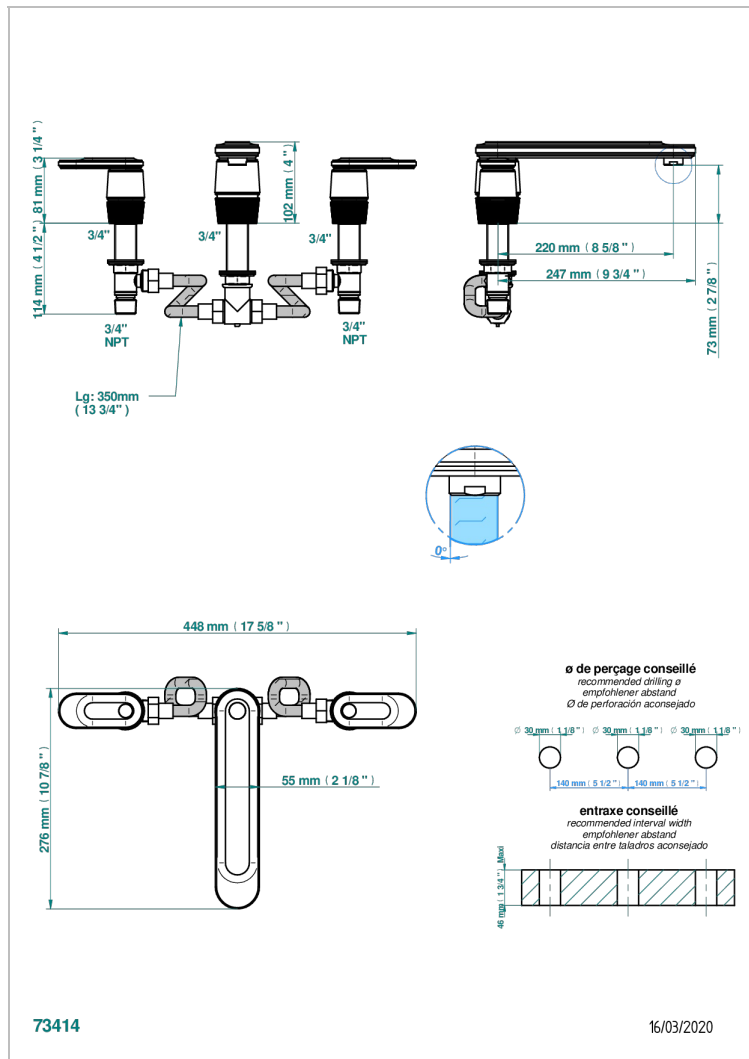

CORVAIR HOWLITE WITH LEVER HANDLES

U8G-25SGUS

Roman tub set with 3/4" valves

CHARACTERISTIC

- Corvaire Howlite with lever handles
- Roman tub set with 3/4" valves

TECHNICAL SPECS

- Recommandé : 3 bars (max. 5 bars) - Advised : 43,5 psi (max. 72 psi)
- Bec : 35 l/min à 3 bars
- Spout : 9.26 gpm at 43.5 psi