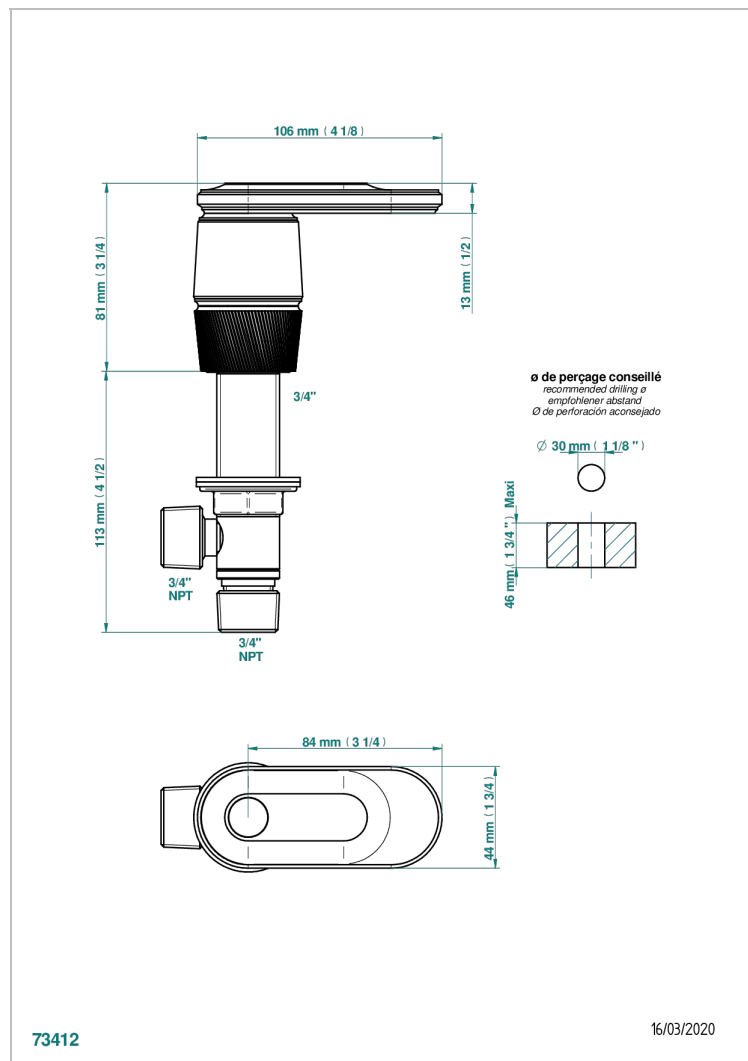

CORVAIR PORTORO WITH LEVER

U8J-36/C

Rim mounted 3/4" valve, cold

THG[®]
PARIS

CHARACTERISTIC

- Corvaair Portoro with lever
- Rim mounted 3/4" valve, cold

AVAILABLE FINITIONS

Black ceram - D30
Blush PVD - H62
Brass color PVD - H49
Brown bronze color PVD - F33
Gold color PVD - H52
Graphite PVD - H64