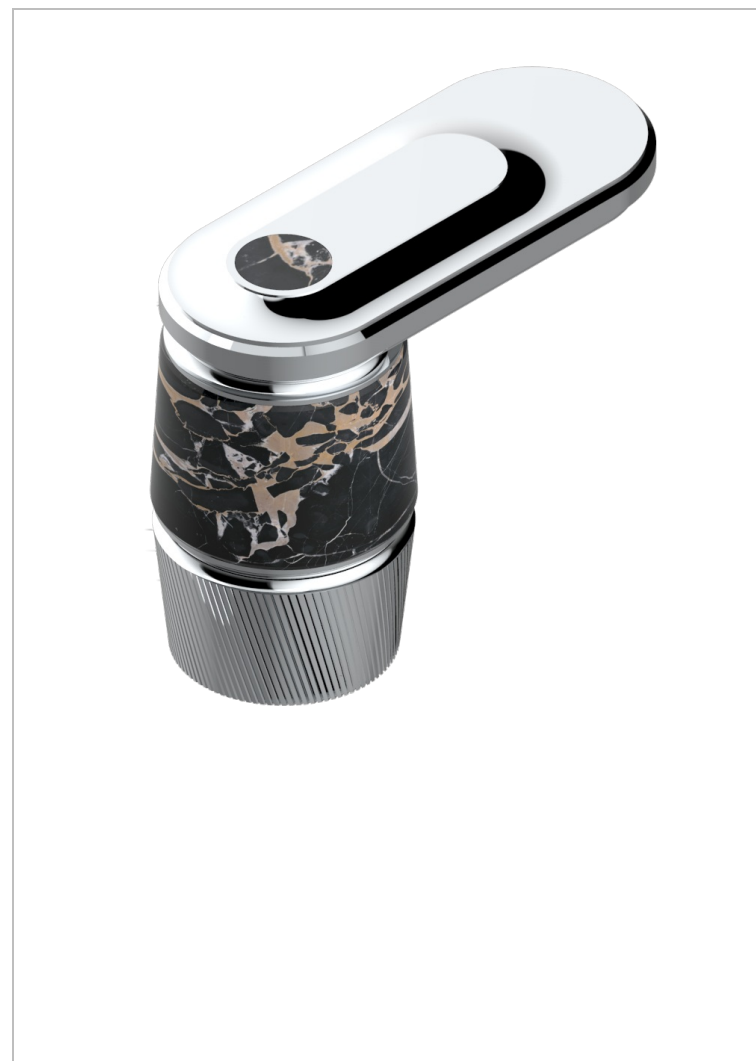

CORVAIR PORTORO WITH LEVER

U8J-36/C

Rim mounted 3/4" valve, cold

THG[®]
PARIS

CHARACTERISTIC

- Corvaair Portoro with lever
- Rim mounted 3/4" valve, cold

AVAILABLE FINITIONS

Black ceram - D30
Blush PVD - H62
Brass color PVD - H49
Brown bronze color PVD - F33
Gold color PVD - H52
Graphite PVD - H64

Lacquered light bronze - D01
Matt Umber PVD - H67
Matt blush PVD - H60
Matt brass color PVD - H50
Matt brown bronze color PVD - F34
Matt chrome - C02

Matt gold - F07
Matt gold color PVD - H53
Matt graphite PVD - H65
Matt nickel (color finish) - C01
Matt nickel color PVD - H56
Nickel color PVD - H55

Polished chrome (color finish) - A02
Polished gold (color finish) - F01
Polished nickel - B01
Soft gold - F30
Soft matt gold - F31
Umber PVD - H66