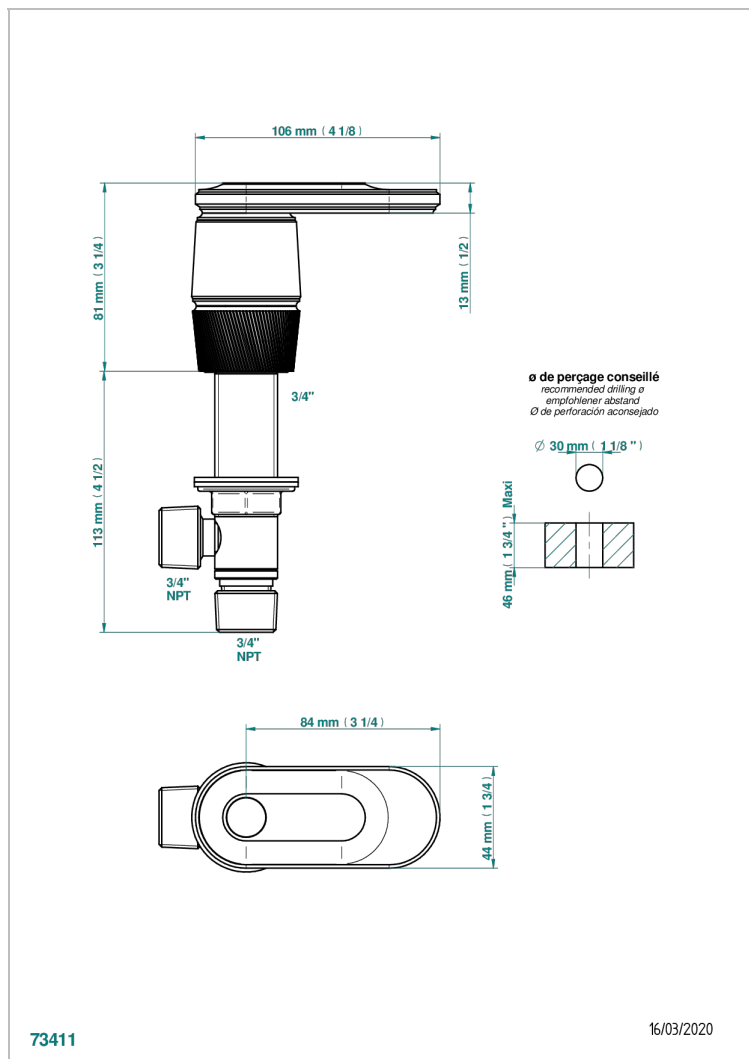

CORVAIR HOWLITE WITH LEVER HANDLES

U8G-36/CUS

3/4" deck valve with trim - Cold

CHARACTERISTIC

- ASME : ASME A112.18.1-2011/CSA B125.1-11

STANDARDS

AVAILABLE FINITIONS

Black ceram - D30
Blush PVD - H62
Brass color PVD - H49
Brown bronze color PVD - F33
Chrome polished - A02
Gold color PVD - H52