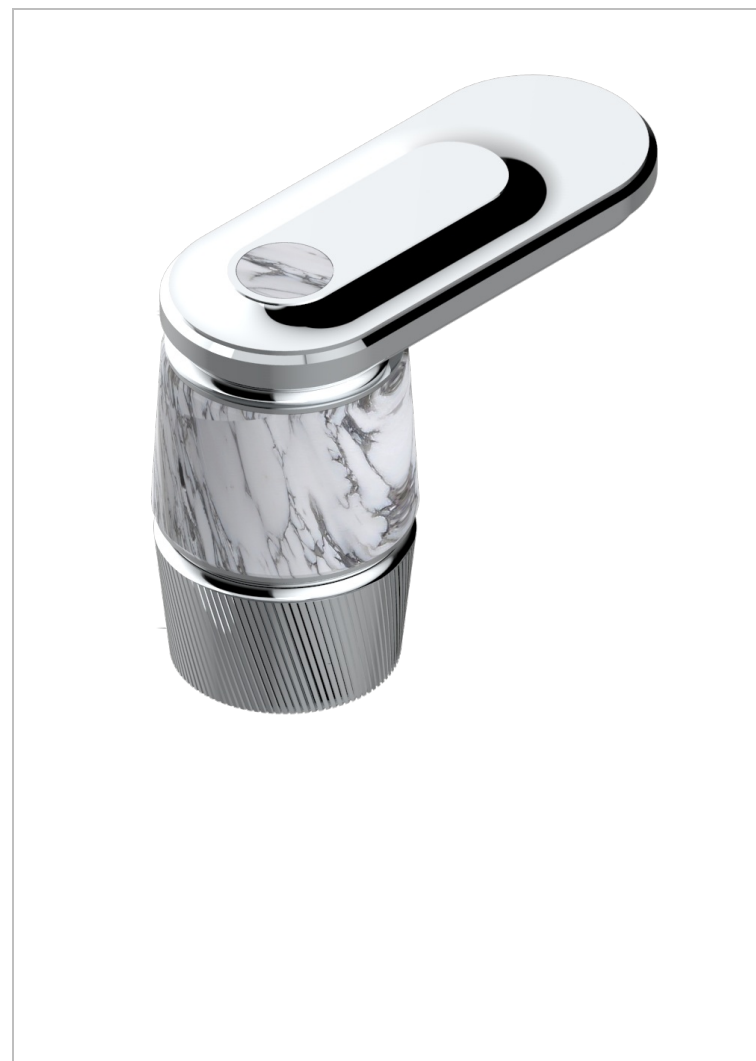

CORVAIR HOWLITE WITH LEVER

U8G-36/C

Rim mounted 3/4" valve, cold

THG[®]
PARIS

CHARACTERISTIC

- Corvaire Howlite with lever
- Rim mounted 3/4" valve, cold

AVAILABLE FINITIONS

Black ceram - D30
Blush PVD - H62
Brass color PVD - H49
Brown bronze color PVD - F33
Gold color PVD - H52
Graphite PVD - H64

Lacquered light bronze - D01
Matt Umber PVD - H67
Matt blush PVD - H60
Matt brass color PVD - H50
Matt brown bronze color PVD - F34
Matt chrome - C02

Matt gold - F07
Matt gold color PVD - H53
Matt graphite PVD - H65
Matt nickel (color finish) - C01
Matt nickel color PVD - H56
Nickel color PVD - H55

Polished chrome (color finish) - A02
Polished gold (color finish) - F01
Polished nickel - B01
Soft gold - F30
Soft matt gold - F31
Umber PVD - H66