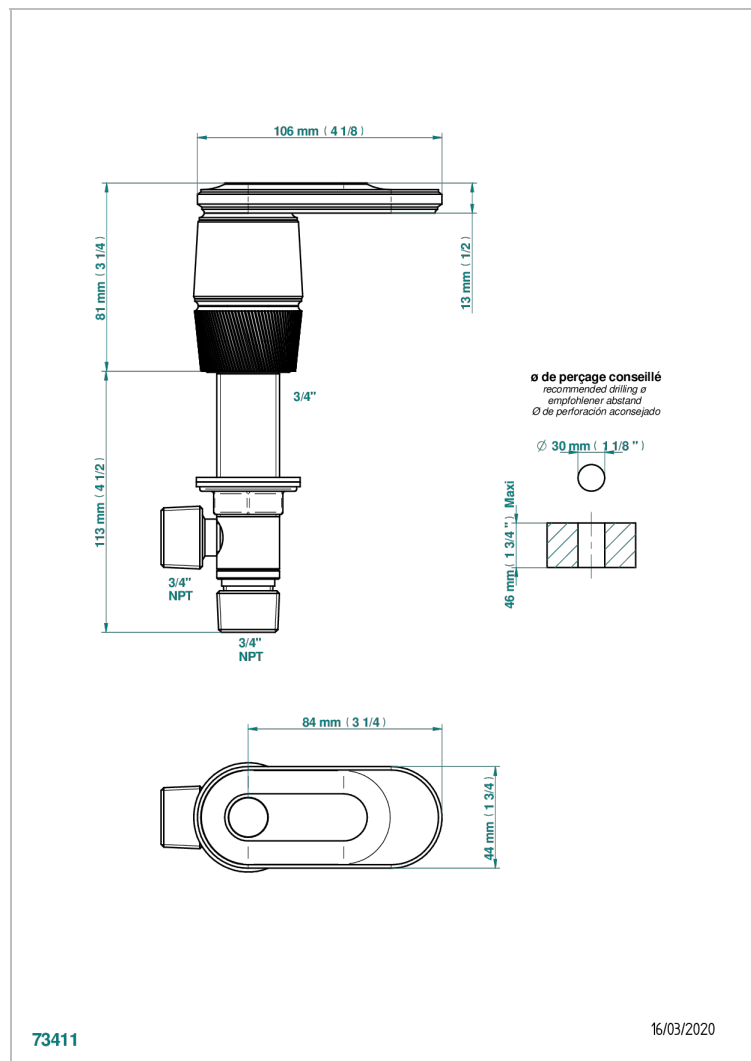

CORVAIR HOWLITE WITH LEVER

U8G-36/C

Rim mounted 3/4" valve, cold

THG[®]
PARIS

CHARACTERISTIC

- Corvaire Howlite with lever
- Rim mounted 3/4" valve, cold

AVAILABLE FINITIONS

Black ceram - D30
Blush PVD - H62
Brass color PVD - H49
Brown bronze color PVD - F33
Gold color PVD - H52
Graphite PVD - H64