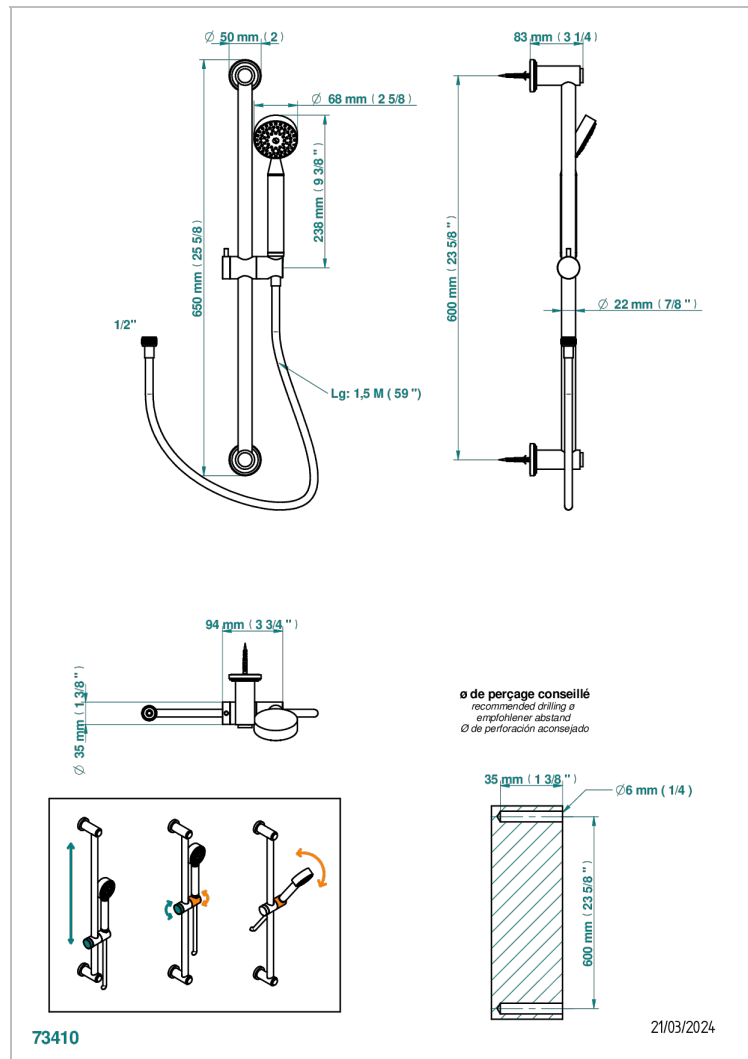

CORVAIR FIOR DI BOSCO WITH LEVER HANDLES

U8L-58A

Wall mounted stylised handshower, 60 cm slidebar, hose and hook - no elbow

CHARACTERISTIC

- Corvaire Fior di Bosco with lever handles
- Wall mounted stylised handshower, 60 cm slidebar, hose and hook - no elbow

TECHNICAL SPECS

- Recommandé : 3 bars (max. 5 bars) - Advised : 43,5 psi (max. 72 psi)
- 9,5 l/min à 3 bars (2.5 gpm at 43.5 psi)

AVAILABLE FINITIONS

Black ceram - D30
Blush PVD - H62
Brass color PVD - H49
Brown bronze color PVD - F33
Chrome polished - A02
Gold color PVD - H52

Matt nickel color PVD - H56
Nickel color PVD - H55
Nickel polished - B01
Soft gold - F30
Soft matt gold - F31
Umber PVD - H66