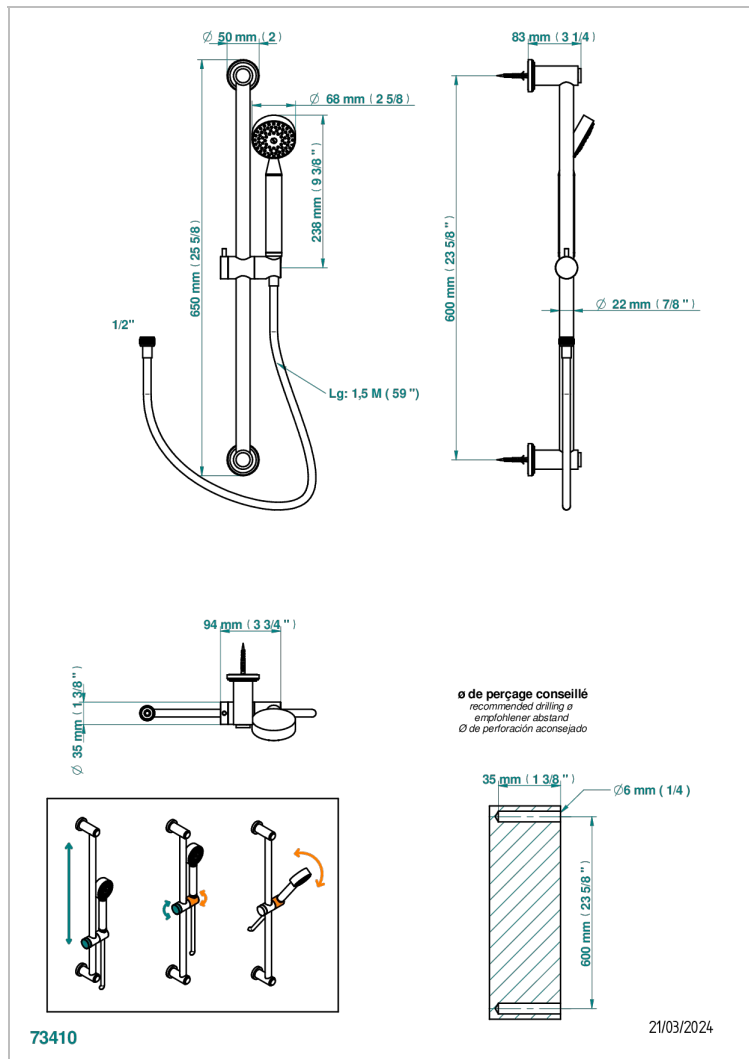

CORVAIR PORTORO WITH LEVER HANDLES

U8J-58A

Wall mounted stylised handshower, 60 cm slidebar, hose and hook - no elbow

CHARACTERISTIC

- Corvaair Portoro with lever handles
- Wall mounted stylised handshower, 60 cm slidebar, hose and hook - no elbow

TECHNICAL SPECS

- Recommandé : 3 bars (max. 5 bars) - Advised : 43,5 psi (max. 72 psi)
- 9,5 l/min à 3 bars (2.5 gpm at 43.5 psi)

AVAILABLE FINITIONS

Black ceram - D30
Blush PVD - H62
Brass color PVD - H49
Brown bronze color PVD - F33
Chrome polished - A02
Gold color PVD - H52

Matt nickel color PVD - H56
Nickel color PVD - H55
Nickel polished - B01
Soft gold - F30
Soft matt gold - F31
Umber PVD - H66