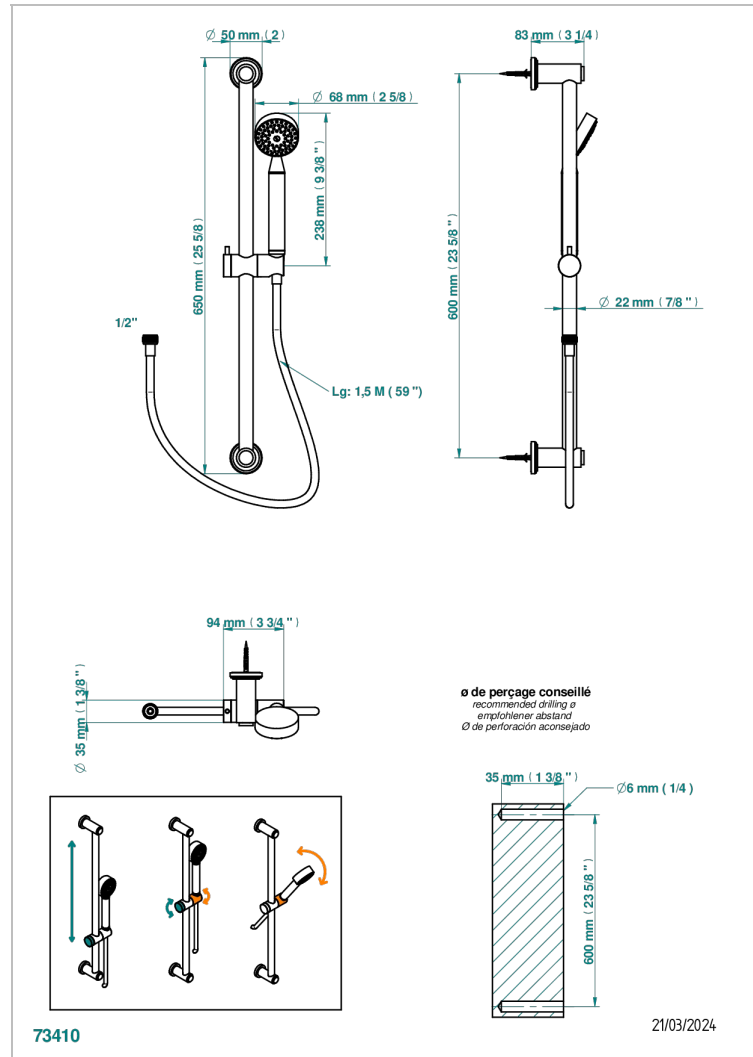

# CORVAIR PORTORO

U8H-58A

Wall mounted stylised handshower, 60 cm slidebar, hose and hook - no elbow

## CHARACTERISTIC

- Corvaair Portoro
- Wall mounted stylised handshower, 60 cm slidebar, hose and hook - no elbow

## TECHNICAL SPECS

- Recommandé : 3 bars (max. 5 bars) - Advised : 43,5 psi (max. 72 psi)
- 9,5 l/min à 3 bars (2.5 gpm at 43.5 psi)