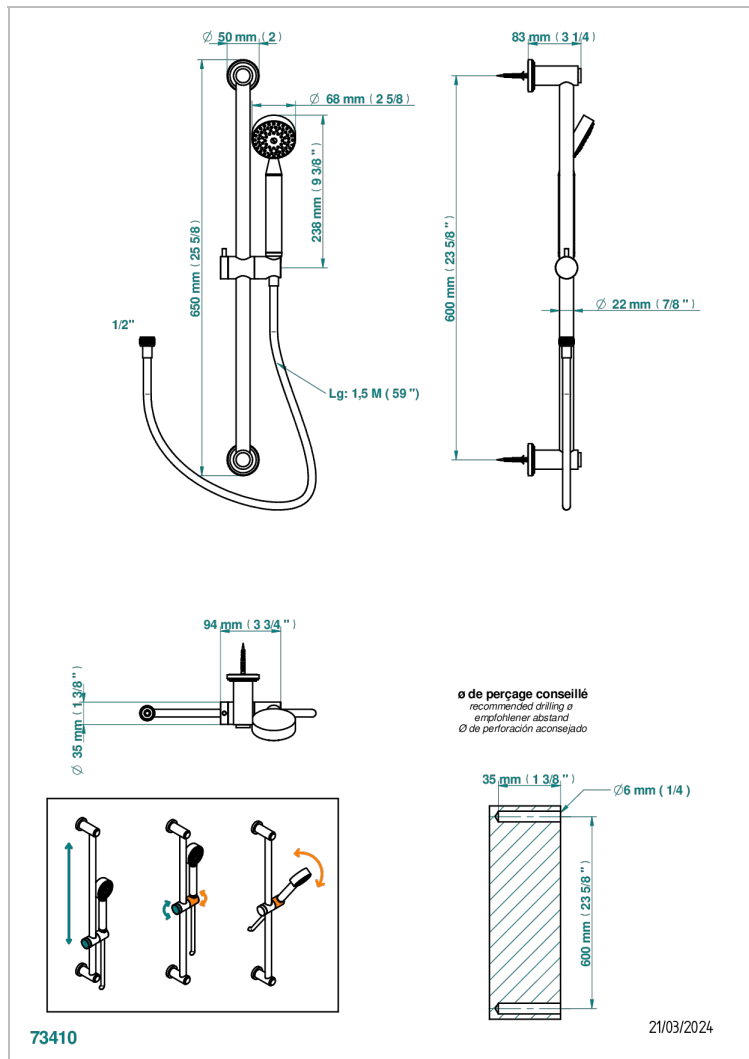

# CORVAIR HOWLITE WITH LEVER HANDLES

U8G-58A

Wall mounted stylised handshower, 60 cm slidebar, hose and hook - no elbow

## CHARACTERISTIC

- Corvaire Howlite with lever handles
- Wall mounted stylised handshower, 60 cm slidebar, hose and hook - no elbow

## TECHNICAL SPECS

- Recommandé : 3 bars (max. 5 bars) - Advised : 43,5 psi (max. 72 psi)
- 9,5 l/min à 3 bars (2.5 gpm at 43.5 psi)