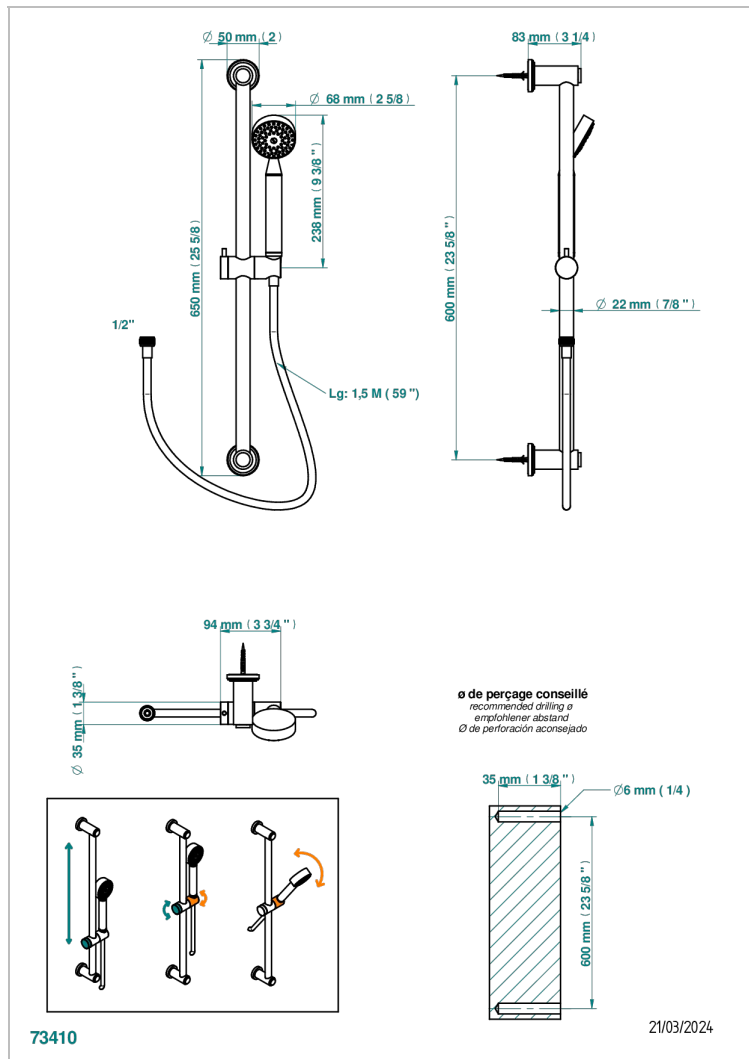

CORVAIR WITH LEVER HANDLES

U8E-58A

Wall mounted stylised handshower, 60 cm slidebar, hose and hook - no elbow

CHARACTERISTIC

- Corvaire with lever handles
- Wall mounted stylised handshower, 60 cm slidebar, hose and hook - no elbow

TECHNICAL SPECS

- Recommandé : 3 bars (max. 5 bars) - Advised : 43,5 psi (max. 72 psi)
- 9,5 l/min à 3 bars (2.5 gpm at 43.5 psi)

AVAILABLE FINITIONS

Black ceram - D30
Blush PVD - H62
Brass color PVD - H49
Brown bronze color PVD - F33
Chrome polished - A02
Gold color PVD - H52

Matt nickel color PVD - H56
Nickel color PVD - H55
Nickel polished - B01
Polished chrome with gold inlay - GA1
Soft gold - F30
Soft matt gold - F31

Umber PVD - H66