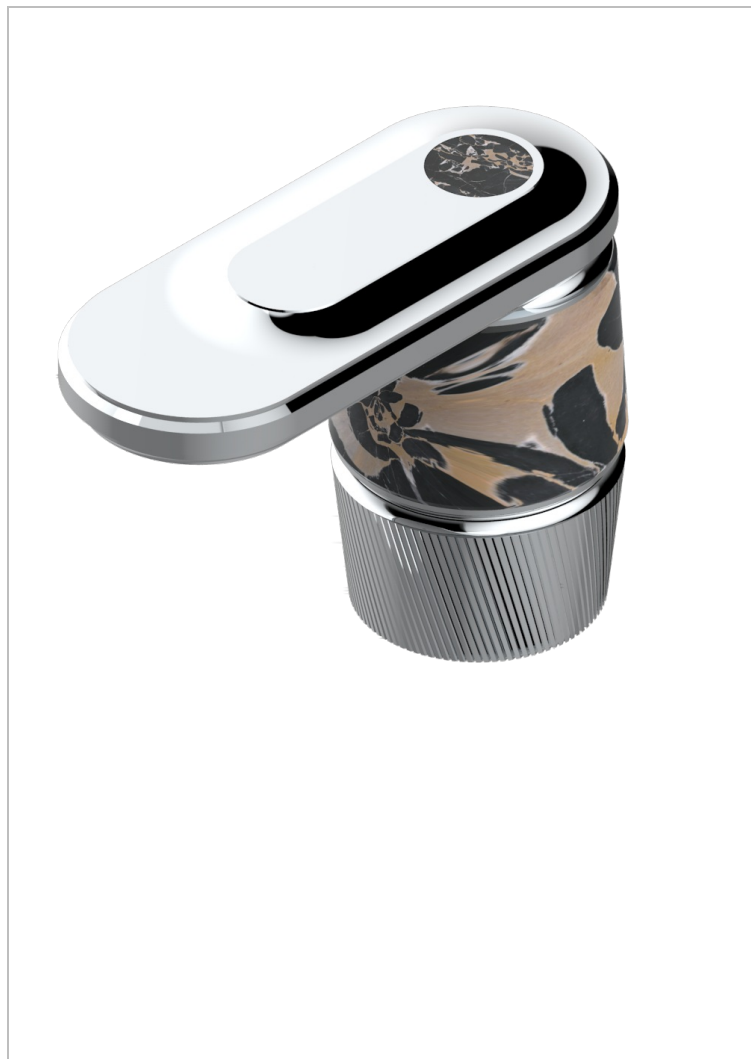

CORVAIR PORTORO WITH LEVER

U8J-36/H

Rim mounted 3/4" valve, hot

THG[®]
PARIS

CHARACTERISTIC

- Corvaair Portoro with lever
- Rim mounted 3/4" valve, hot

AVAILABLE FINITIONS

Black ceram - D30
Blush PVD - H62
Brass color PVD - H49
Brown bronze color PVD - F33
Gold color PVD - H52
Graphite PVD - H64

Lacquered light bronze - D01
Matt Umber PVD - H67
Matt blush PVD - H60
Matt brass color PVD - H50
Matt brown bronze color PVD - F34
Matt chrome - C02

Matt gold - F07
Matt gold color PVD - H53
Matt graphite PVD - H65
Matt nickel (color finish) - C01
Matt nickel color PVD - H56
Nickel color PVD - H55

Polished chrome (color finish) - A02
Polished gold (color finish) - F01
Polished nickel - B01
Soft gold - F30
Soft matt gold - F31
Umber PVD - H66