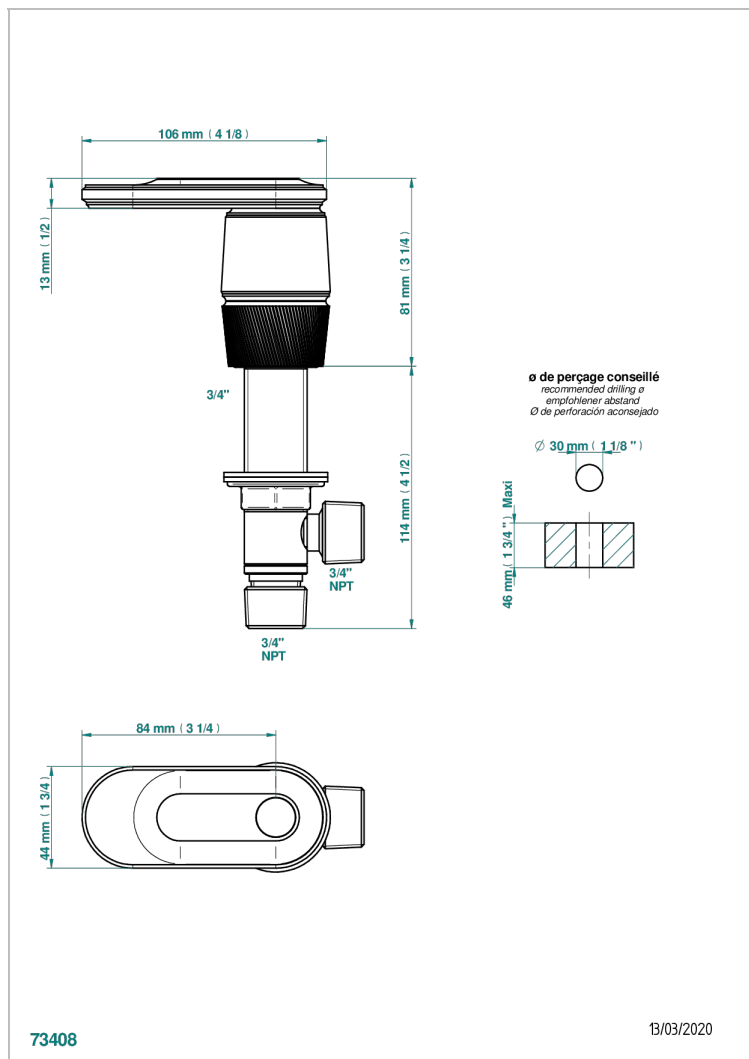

CORVAIR PORTORO WITH LEVER

U8J-36/H

Rim mounted 3/4" valve, hot

THG[®]
PARIS

CHARACTERISTIC

- Corvaair Portoro with lever
- Rim mounted 3/4" valve, hot

AVAILABLE FINITIONS

Black ceram - D30
Blush PVD - H62
Brass color PVD - H49
Brown bronze color PVD - F33
Gold color PVD - H52
Graphite PVD - H64