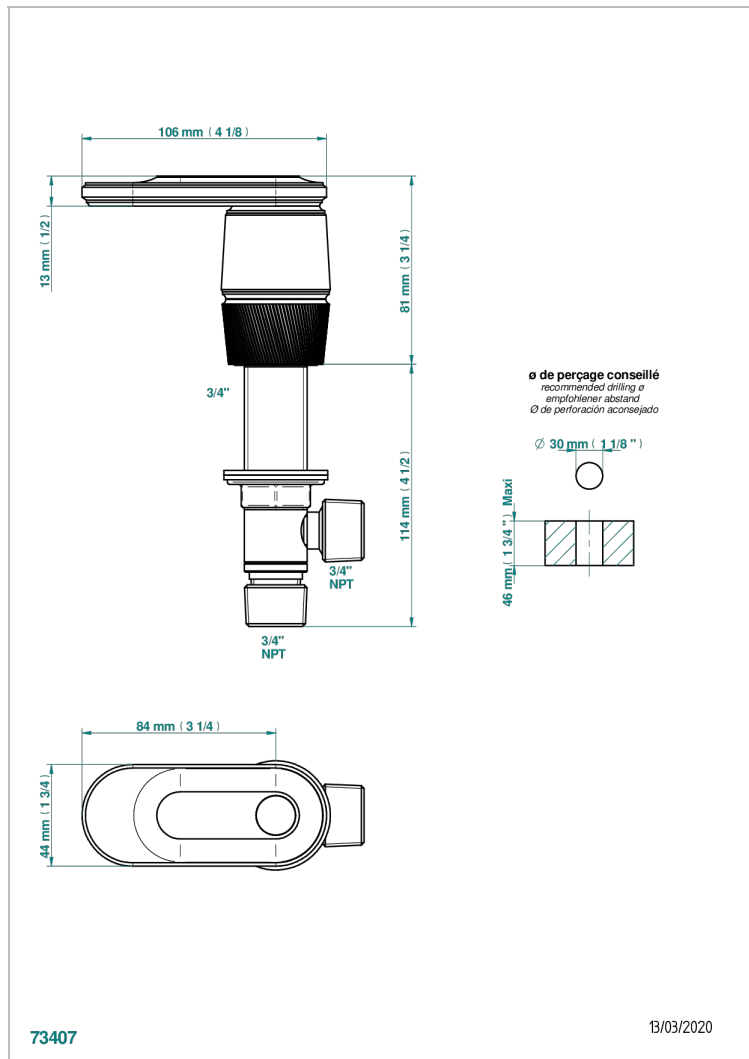

CORVAIR HOWLITE WITH LEVER HANDLES

U8G-36/HUS

3/4" deck valve with trim - Hot

CHARACTERISTIC

- ASME : ASME A112.18.1-2011/CSA B125.1-11

STANDARDS

AVAILABLE FINITIONS

Black ceram - D30
Blush PVD - H62
Brass color PVD - H49
Brown bronze color PVD - F33
Chrome polished - A02
Gold color PVD - H52