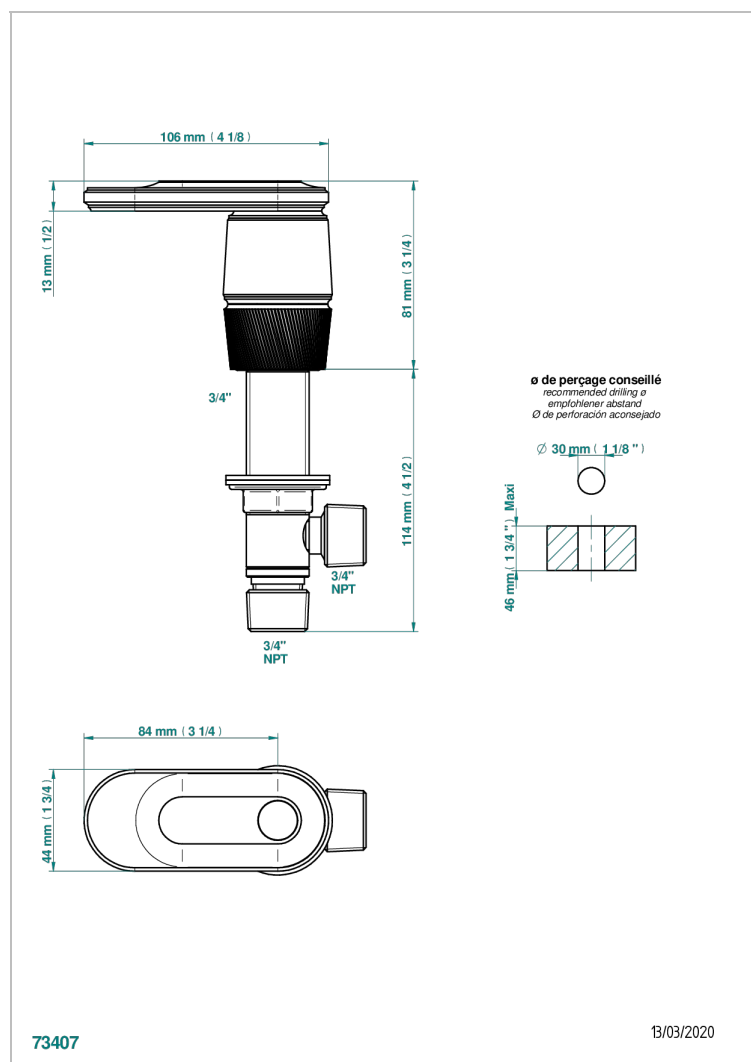

CORVAIR HOWLITE WITH LEVER

U8G-36/H

Rim mounted 3/4" valve, hot

THG[®]
PARIS

CHARACTERISTIC

- Corvaire Howlite with lever
- Rim mounted 3/4" valve, hot

AVAILABLE FINITIONS

Black ceram - D30
Blush PVD - H62
Brass color PVD - H49
Brown bronze color PVD - F33
Gold color PVD - H52
Graphite PVD - H64