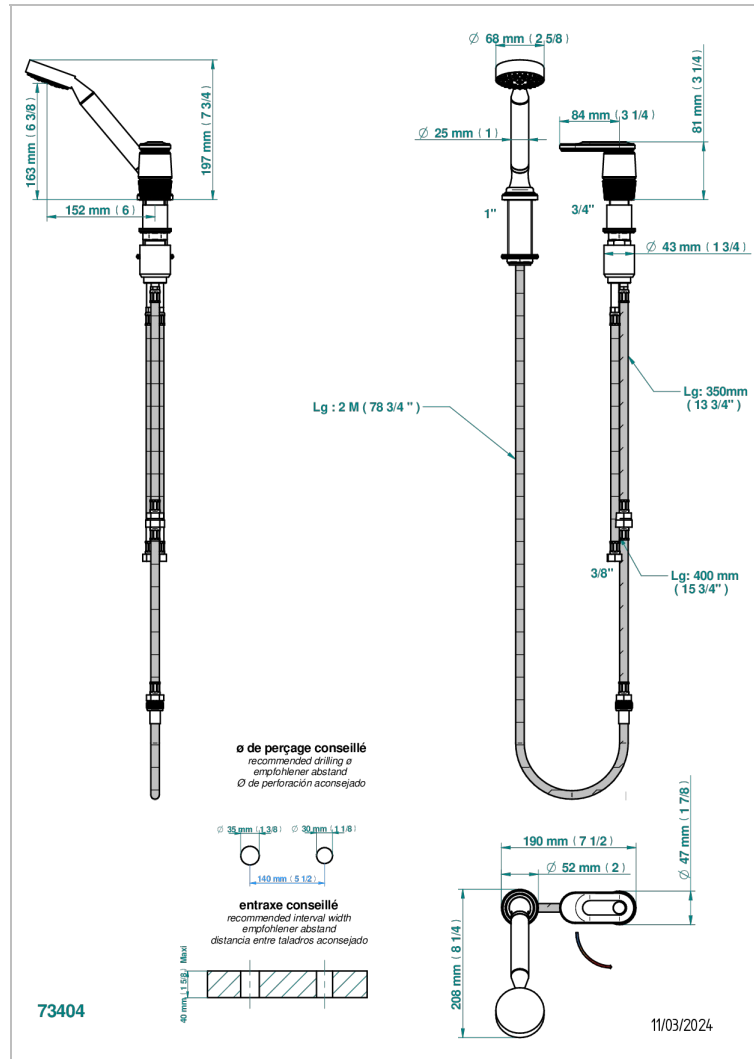

CORVAIR PORTORO WITH LEVER HANDLES

U8J-6532/60A

Deck mounted mixer with handshower, progressive cartridge

CHARACTERISTIC

- ACS : 22ACCLY009

STANDARDS

AVAILABLE FINITIONS

- Black ceram - D30
- Blush PVD - H62
- Brass color PVD - H49
- Brown bronze color PVD - F33
- Chrome polished - A02
- Gold color PVD - H52

- Gold mat - F07
- Gold polished - F01
- Graphite PVD - H64
- Light coated bronze - D01
- Matt Umber PVD - H67
- Matt blush PVD - H60

TECHNICAL SPECS

- Recommandé : 3 bars (max. 5 bars) - Advised : 43,5 psi (max. 72 psi)
- 9,5 l/min à 3 bars (2.5 gpm at 43.5 psi)

- Matt brass color PVD - H50
- Matt brown bronze color PVD - F34
- Matt chrome (American satin) - C02
- Matt gold color PVD - H53
- Matt graphite PVD - H65
- Matt nickel (American satin) - C01

- Matt nickel color PVD - H56
- Nickel color PVD - H55
- Nickel polished - B01
- Soft gold - F30
- Soft matt gold - F31
- Umber PVD - H66