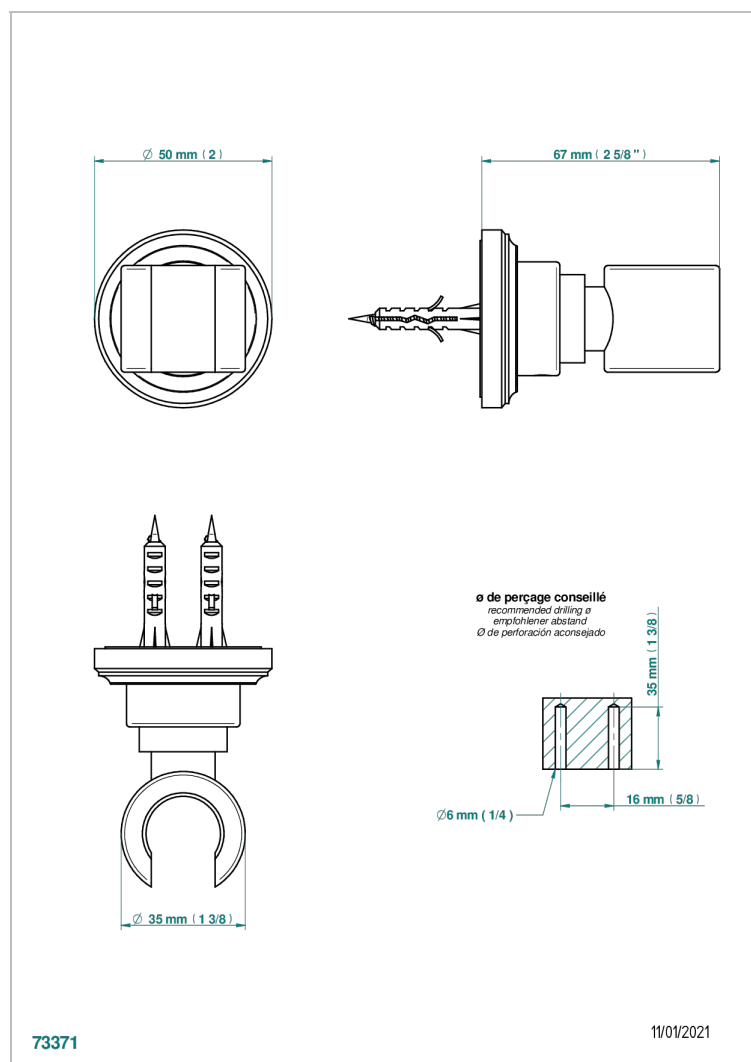

CORVAIR FIOR DI BOSCO WITH LEVER HANDLES

U8L-53F

Wall mounted fixed support bracket for handshower

73371

11/01/2021

CHARACTERISTIC

- Corvoir Fior di Bosco with lever handles
- Wall mounted fixed support bracket for handshower