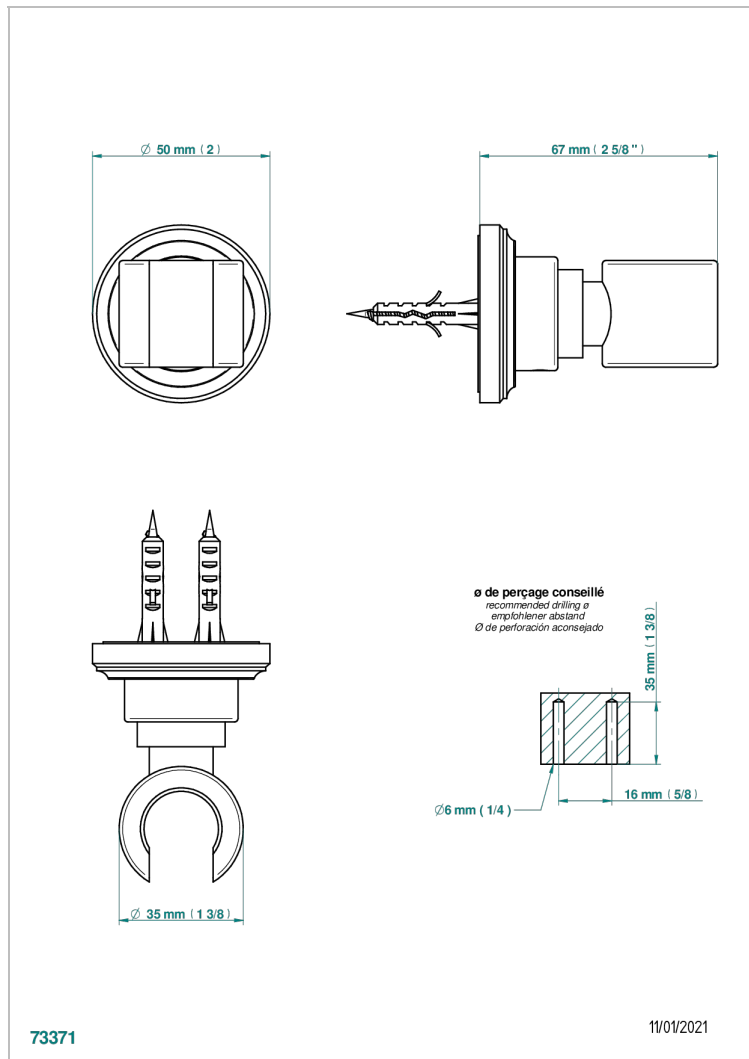

CORVAIR PORTORO WITH LEVER HANDLES

U8J-53F

Wall mounted fixed support bracket for handshower

CHARACTERISTIC

- Corvair Portoro with lever handles
- Wall mounted fixed support bracket for handshower

AVAILABLE FINITIONS