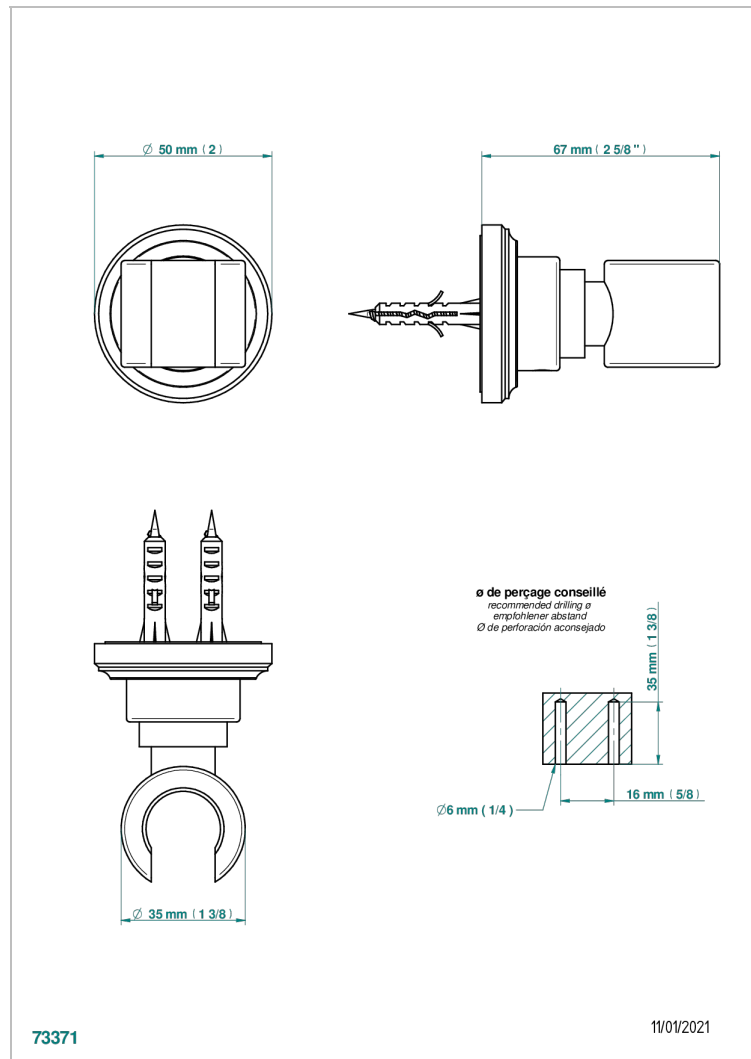

# CORVAIR HOWLITE WITH LEVER HANDLES

U8G-53F

Wall mounted fixed support bracket for handshower

73371

11/01/2021

## CHARACTERISTIC

- Corvaire Howlite with lever handles
- Wall mounted fixed support bracket for handshower