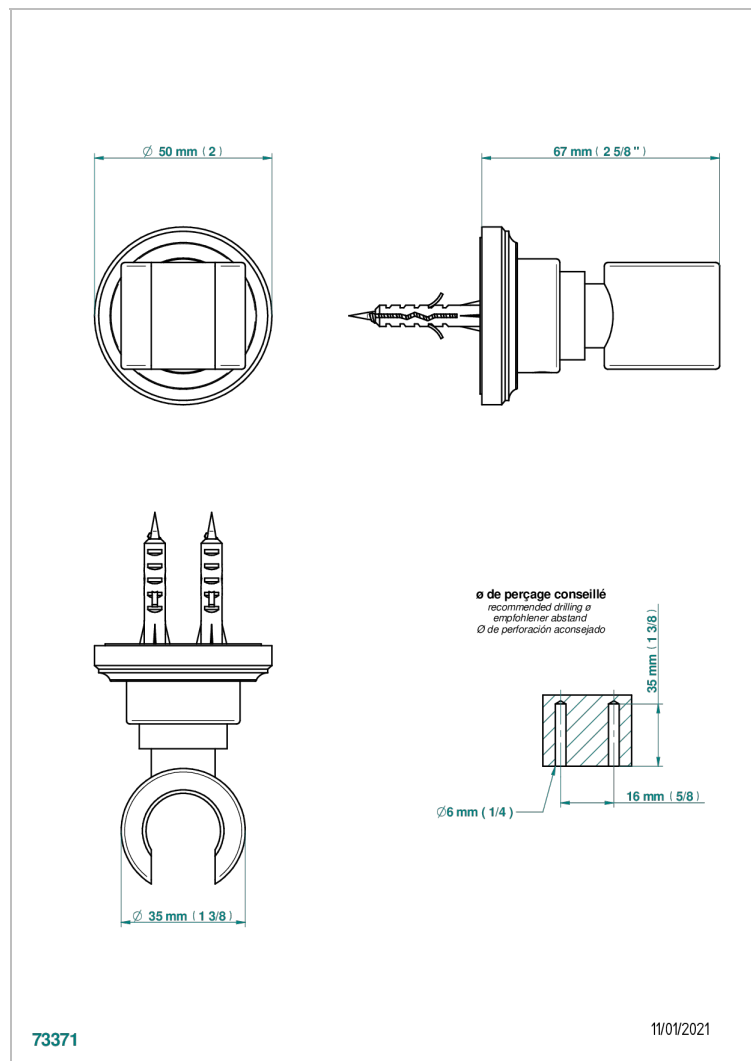

# CORVAIR WITH LEVER HANDLES

U8E-53F

Wall mounted fixed support bracket for handshower

73371

11/01/2021

## CHARACTERISTIC

- Corvoir with lever handles
- Wall mounted fixed support bracket for handshower