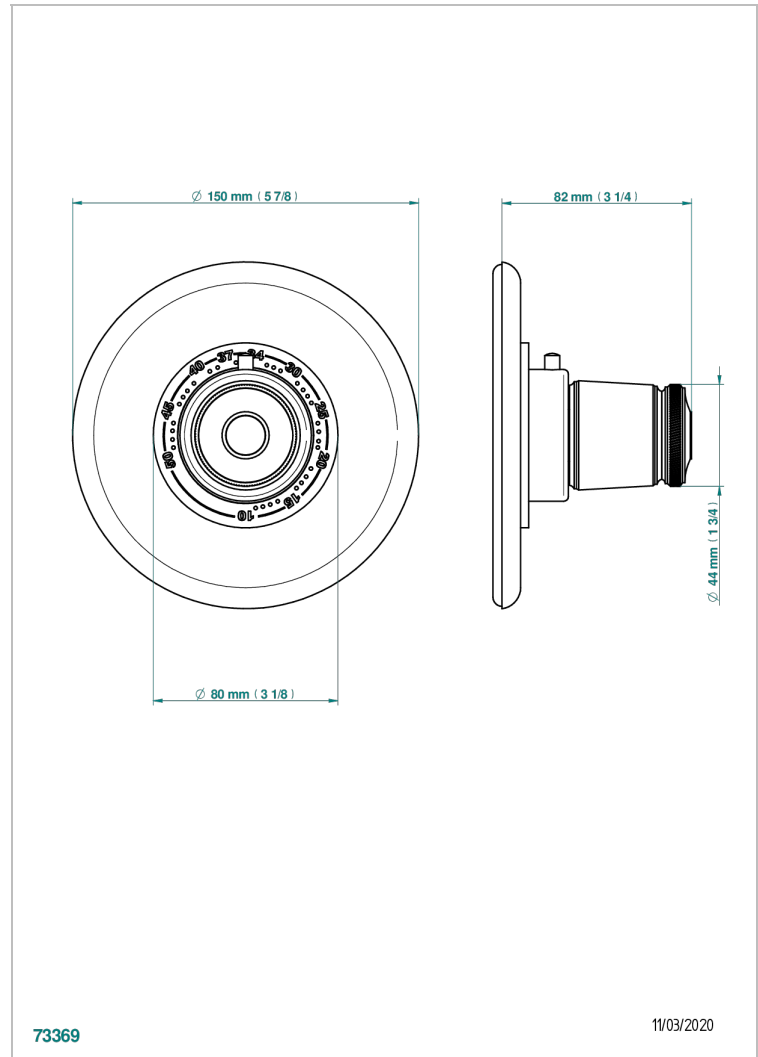

CORVAIR PORTORO

U8H-15EN16US

Trim plate and handle for eurotherm valve 8200/us & 8300/us

THG[®]
PARIS

CHARACTERISTIC

- Corvair Portoro
- Trim plate and handle for eurotherm valve 8200/us & 8300/us

AVAILABLE FINITIONS