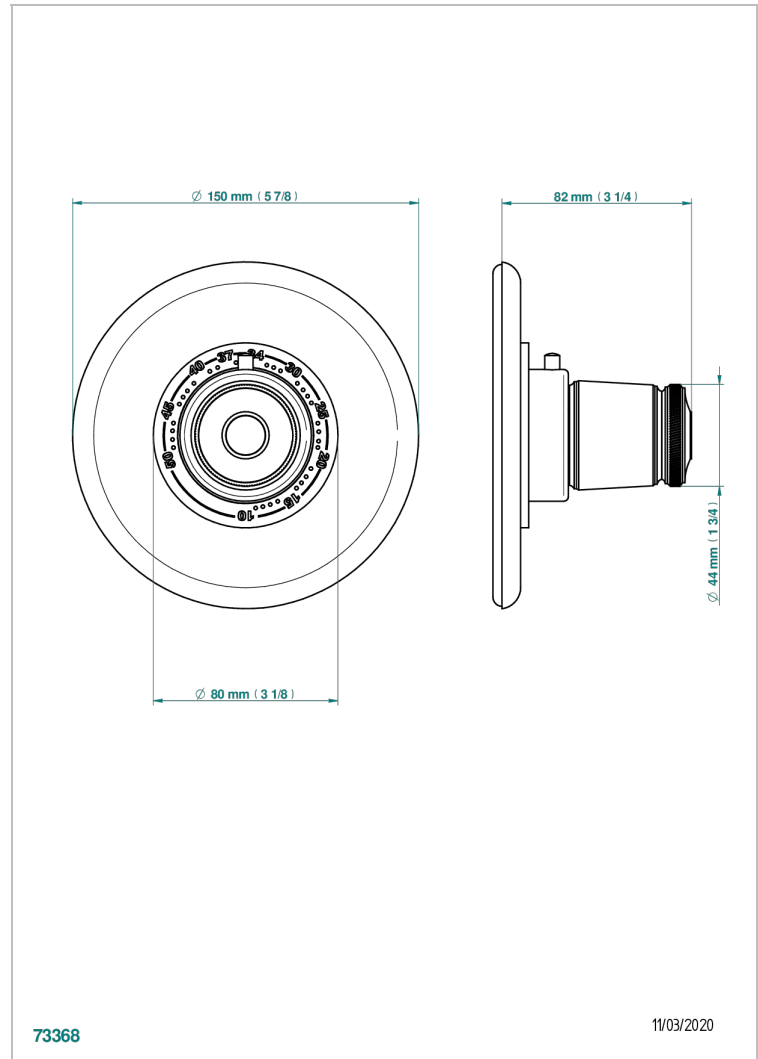

CORVAIR HOWLITE

U8F-15EN16EM

Trim plate and handle for eurotherm valve 8200/us & 8300/us

THG[®]
PARIS

CHARACTERISTIC

- Corvair Howlite
- Trim plate and handle for eurotherm valve 8200/us & 8300/us

AVAILABLE FINITIONS