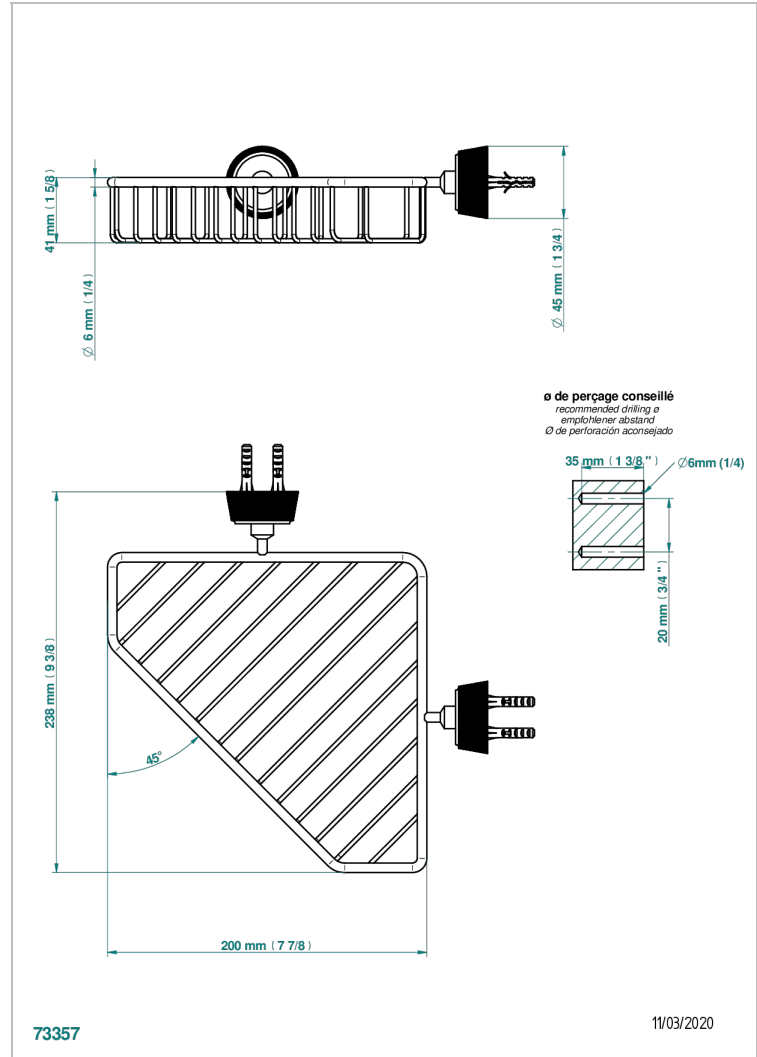

# CORVAIR FIOR DI BOSCO WITH LEVER HANDLES

U8L-3623

Large corner soap basket, wall mounted

THG<sup>®</sup>  
PARIS

## CHARACTERISTIC

- Corvaair Fior di Bosco with lever handles
- Large corner soap basket, wall mounted