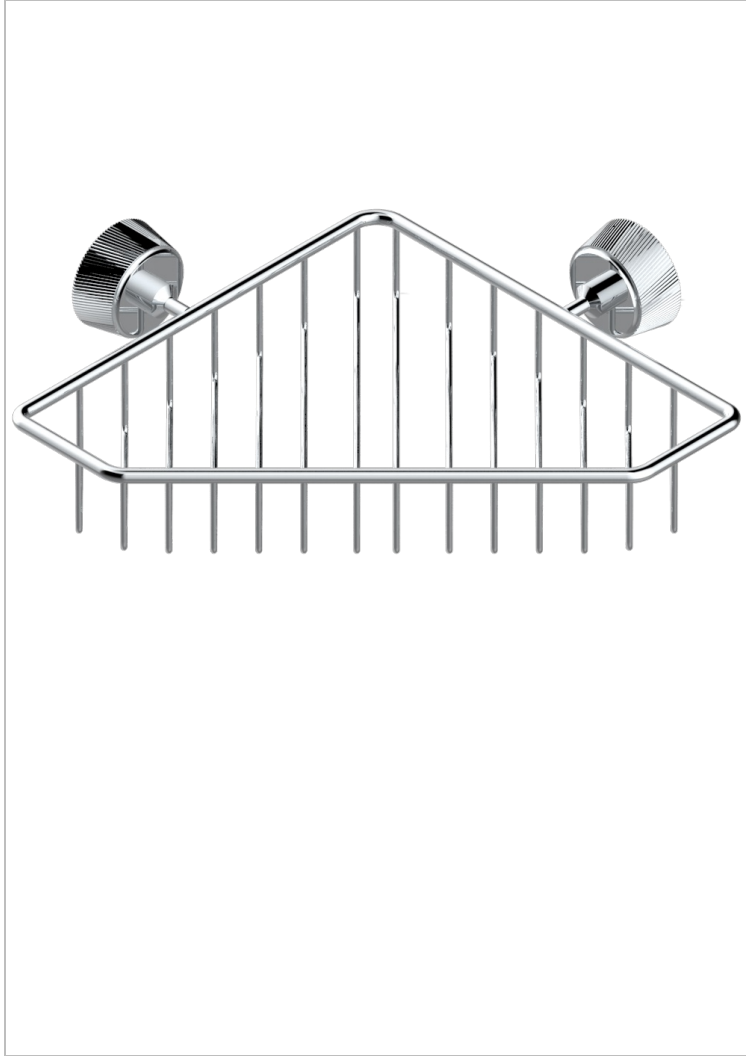

# CORVAIR FIOR DI BOSCO WITH LEVER HANDLES

U8L-3623

Large corner soap basket, wall mounted

THG<sup>®</sup>  
PARIS

## CHARACTERISTIC

- Corvaair Fior di Bosco with lever handles
- Large corner soap basket, wall mounted