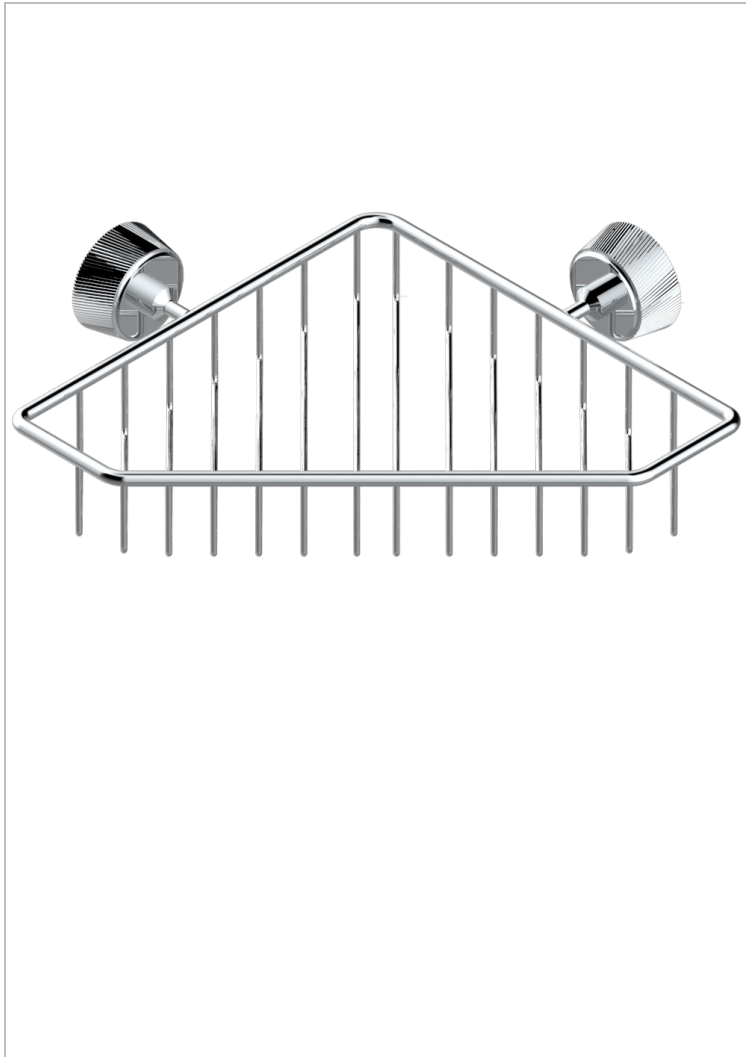

CORVAIR FIOR DI BOSCO WITH LEVER

U8L-3623

Corner soap dish with flanges, 200 x 200 mm

THG[®]
PARIS

CHARACTERISTIC

- Corvoir Fior di Bosco with lever
- Corner soap dish with flanges, 200 x 200 mm

AVAILABLE FINITIONS

Black ceram - D30
Blush PVD - H62
Brass color PVD - H49
Brown bronze color PVD - F33
Gold color PVD - H52
Graphite PVD - H64

Lacquered light bronze - D01
Matt Umber PVD - H67
Matt blush PVD - H60
Matt brass color PVD - H50
Matt brown bronze color PVD - F34
Matt chrome - C02