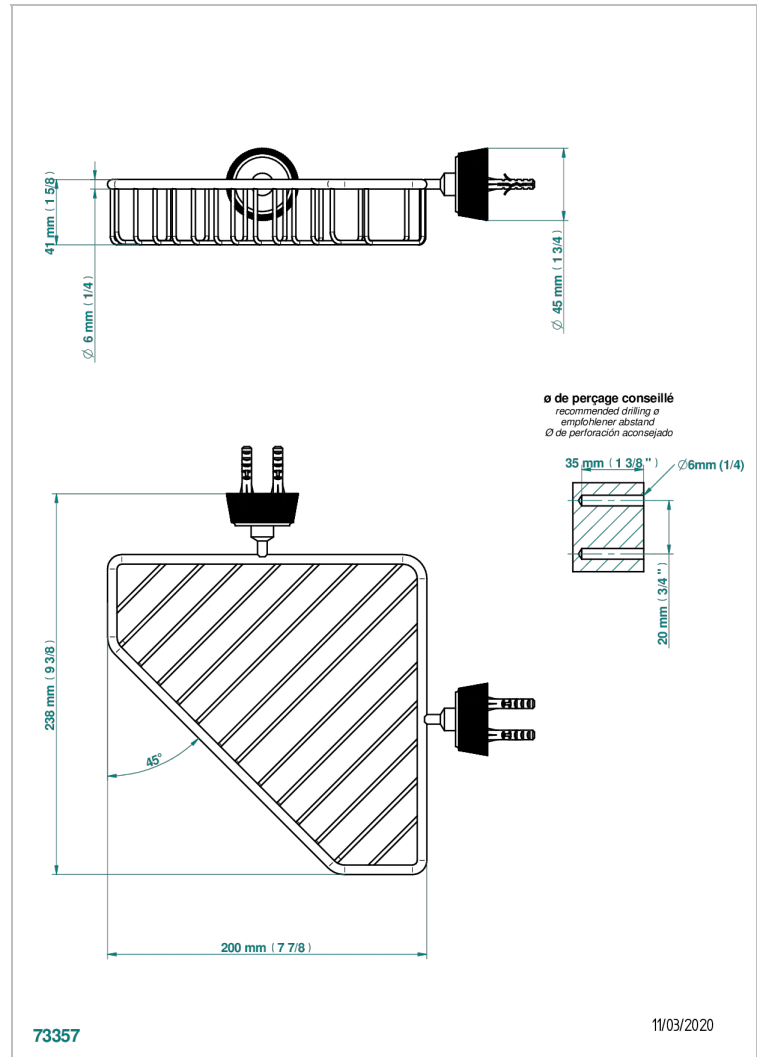

CORVAIR FIOR DI BOSCO WITH LEVER

U8L-3623

Corner soap dish with flanges, 200 x 200 mm

THG[®]
PARIS

CHARACTERISTIC

- Corvoir Fior di Bosco with lever
- Corner soap dish with flanges, 200 x 200 mm

AVAILABLE FINITIONS