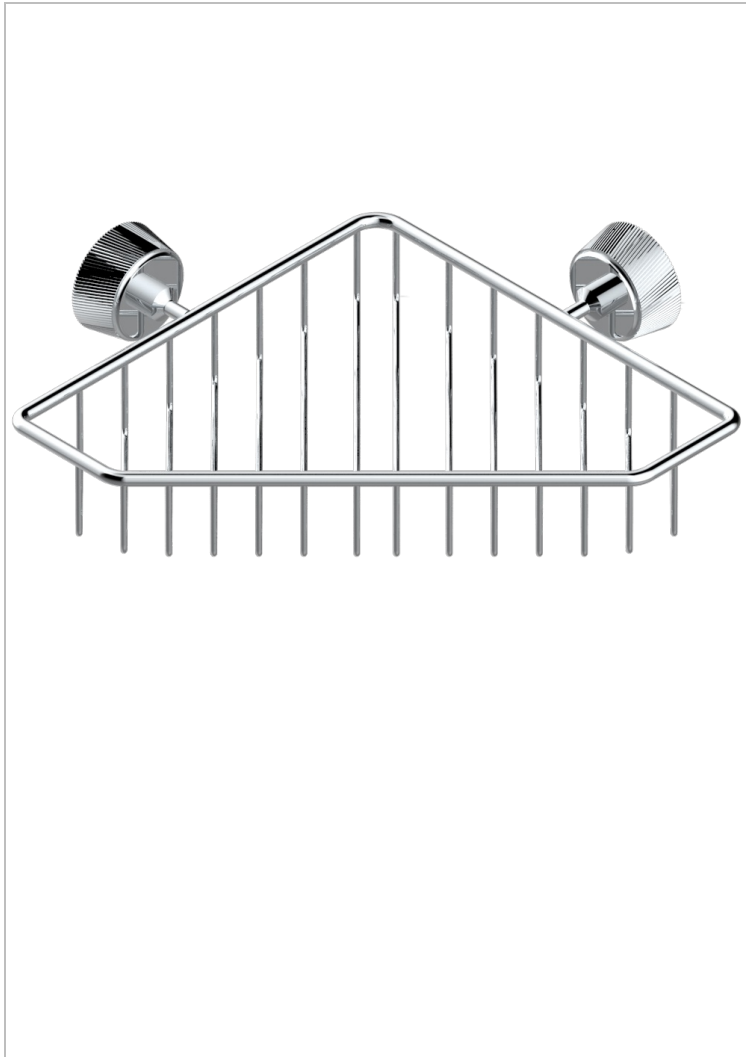

CORVAIR FIOR DI BOSCO

U8K-3623

Large corner soap basket, wall mounted

THG[®]
PARIS

CHARACTERISTIC

- Corvail Fior di Bosco
- Large corner soap basket, wall mounted

AVAILABLE FINITIONS

Black ceram - D30
Blush PVD - H62
Brass color PVD - H49
Brown bronze color PVD - F33
Chrome polished - A02
Gold color PVD - H52

Gold mat - F07
Gold polished - F01
Graphite PVD - H64
Light coated bronze - D01
Matt Umber PVD - H67
Matt blush PVD - H60

Matt brass color PVD - H50
Matt brown bronze color PVD - F34
Matt chrome (American satin) - C02
Matt gold color PVD - H53
Matt graphite PVD - H65
Matt nickel (American satin) - C01

Matt nickel color PVD - H56
Nickel color PVD - H55
Nickel polished - B01
Soft gold - F30
Soft matt gold - F31
Umber PVD - H66