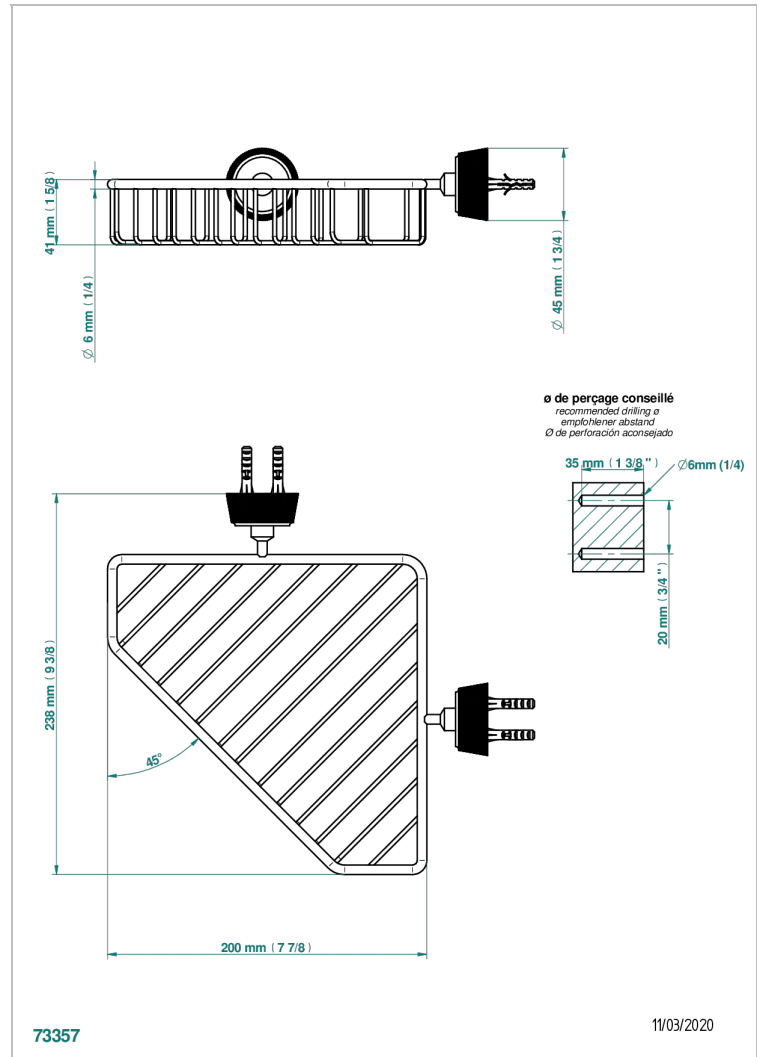

CORVAIR FIOR DI BOSCO

U8K-3623

Large corner soap basket, wall mounted

THG[®]
PARIS

CHARACTERISTIC

- Corvail Fior di Bosco
- Large corner soap basket, wall mounted

AVAILABLE FINITIONS

Black ceram - D30
Blush PVD - H62
Brass color PVD - H49
Brown bronze color PVD - F33
Chrome polished - A02
Gold color PVD - H52