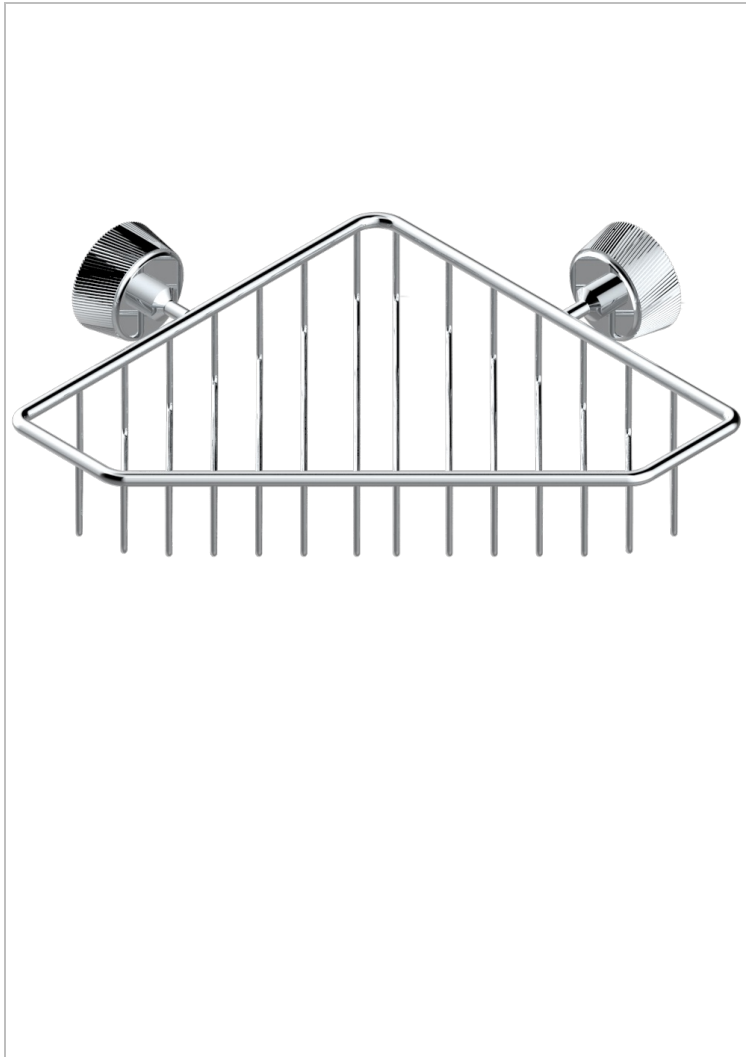

CORVAIR FIOR DI BOSCO

U8K-3623

Corner soap dish with flanges, 200 x 200 mm

THG[®]
PARIS

CHARACTERISTIC

- Corvoir Fior di Bosco
- Corner soap dish with flanges, 200 x 200 mm

AVAILABLE FINITIONS

Black ceram - D30
Blush PVD - H62
Brass color PVD - H49
Brown bronze color PVD - F33
Gold color PVD - H52
Graphite PVD - H64

Lacquered light bronze - D01
Matt Umber PVD - H67
Matt blush PVD - H60
Matt brass color PVD - H50
Matt brown bronze color PVD - F34
Matt chrome - C02

Matt gold - F07
Matt gold color PVD - H53
Matt graphite PVD - H65
Matt nickel (color finish) - C01
Matt nickel color PVD - H56
Nickel color PVD - H55

Polished chrome (color finish) - A02
Polished gold (color finish) - F01
Polished nickel - B01
Soft gold - F30
Soft matt gold - F31
Umber PVD - H66