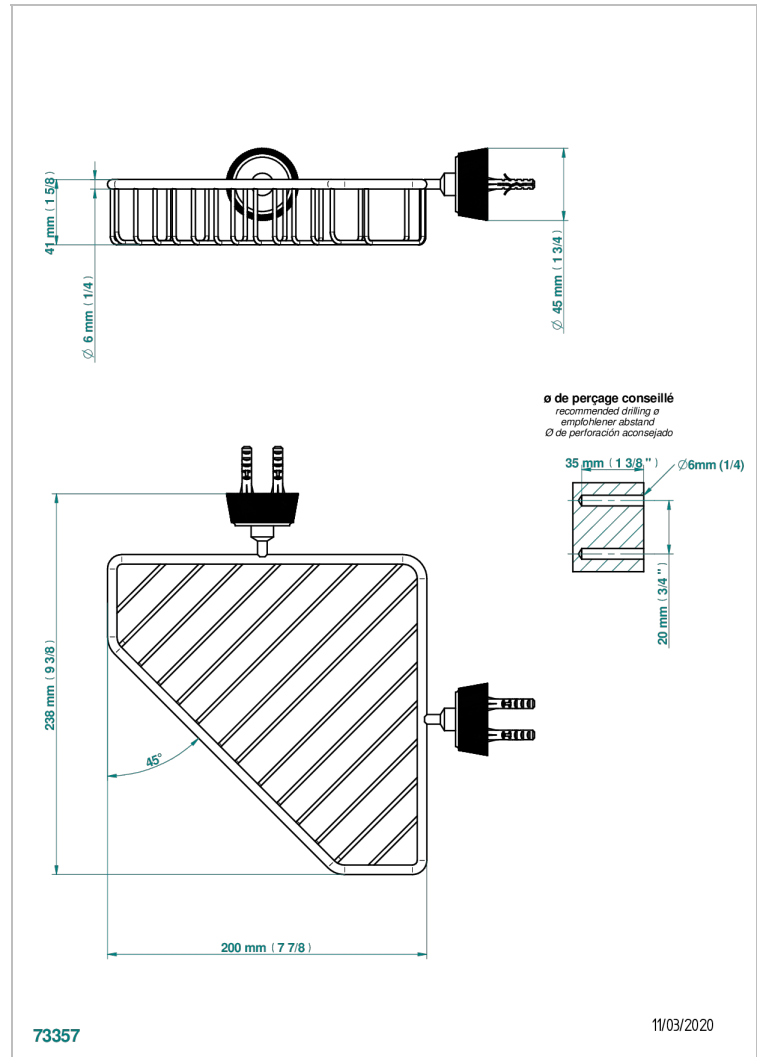

CORVAIR FIOR DI BOSCO

U8K-3623

Corner soap dish with flanges, 200 x 200 mm

THG[®]
PARIS

CHARACTERISTIC

- Corvoir Fior di Bosco
- Corner soap dish with flanges, 200 x 200 mm

AVAILABLE FINITIONS

Black ceram - D30
Blush PVD - H62
Brass color PVD - H49
Brown bronze color PVD - F33
Gold color PVD - H52
Graphite PVD - H64