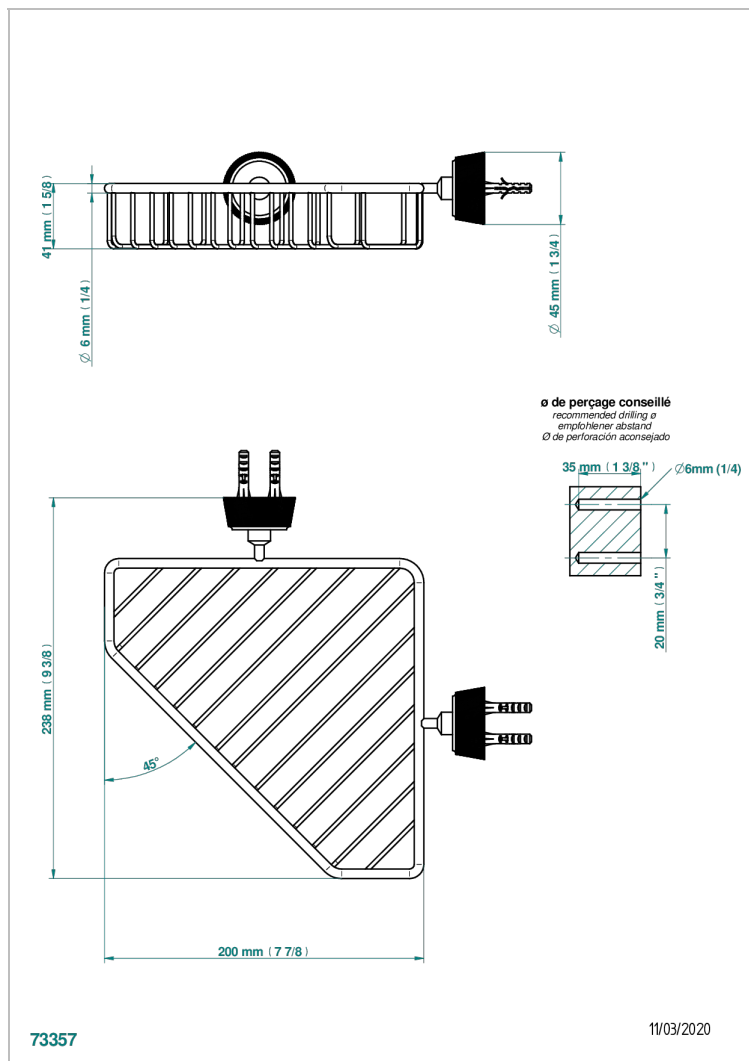

CORVAIR PORTORO WITH LEVER HANDLES

U8J-3623

Large corner soap basket, wall mounted

CHARACTERISTIC

- Corvaair Portoro with lever handles
- Large corner soap basket, wall mounted

AVAILABLE FINITIONS

Black ceram - D30
Blush PVD - H62
Brass color PVD - H49
Brown bronze color PVD - F33
Chrome polished - A02
Gold color PVD - H52