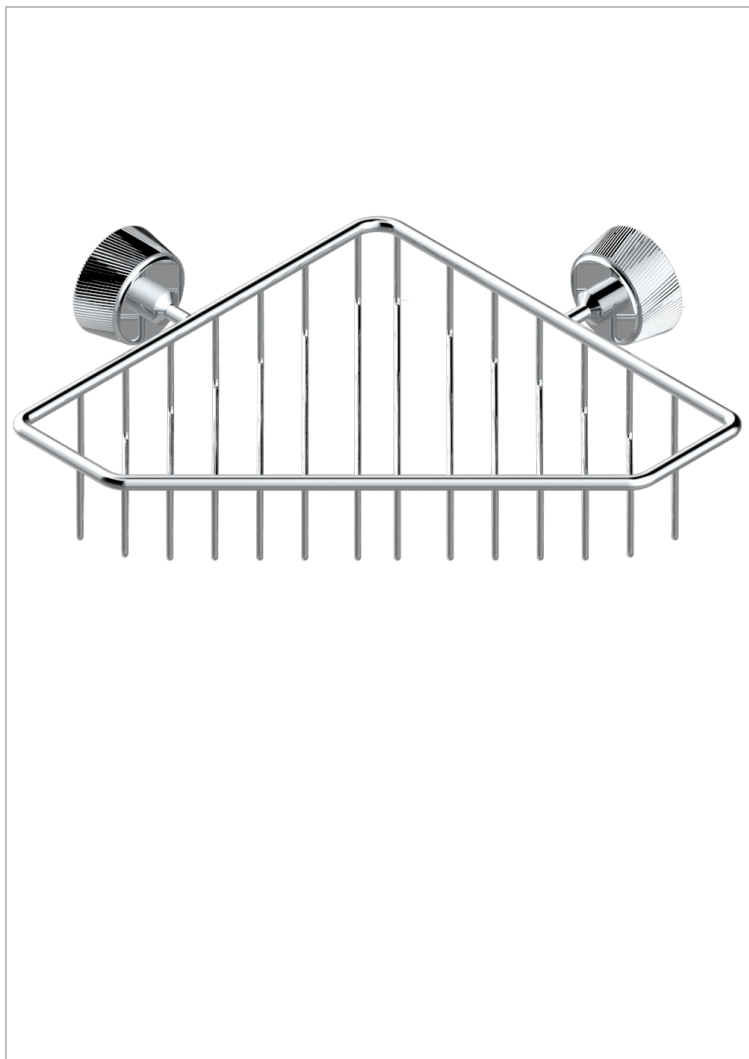

CORVAIR PORTORO WITH LEVER HANDLES

U8J-3623

Large corner soap basket, wall mounted

CHARACTERISTIC

- Corvaair Portoro with lever handles
- Large corner soap basket, wall mounted

AVAILABLE FINITIONS

Black ceram - D30
Blush PVD - H62
Brass color PVD - H49
Brown bronze color PVD - F33
Chrome polished - A02
Gold color PVD - H52

Gold mat - F07
Gold polished - F01
Graphite PVD - H64
Light coated bronze - D01
Matt Umber PVD - H67
Matt blush PVD - H60

Matt brass color PVD - H50
Matt brown bronze color PVD - F34
Matt chrome (American satin) - C02
Matt gold color PVD - H53
Matt graphite PVD - H65
Matt nickel (American satin) - C01

Matt nickel color PVD - H56
Nickel color PVD - H55
Nickel polished - B01
Soft gold - F30
Soft matt gold - F31
Umber PVD - H66