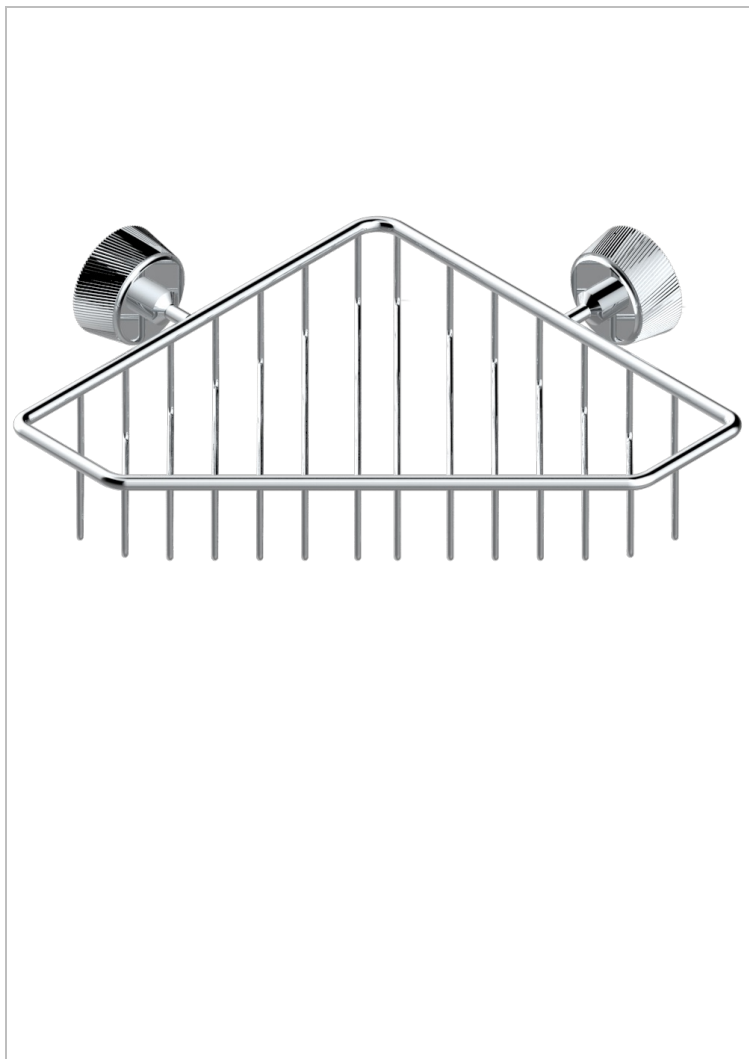

CORVAIR PORTORO WITH LEVER

U8J-3623

Corner soap dish with flanges, 200 x 200 mm

THG[®]
PARIS

CHARACTERISTIC

- Corvaair Portoro with lever
- Corner soap dish with flanges, 200 x 200 mm

AVAILABLE FINITIONS

Black ceram - D30
Blush PVD - H62
Brass color PVD - H49
Brown bronze color PVD - F33
Gold color PVD - H52
Graphite PVD - H64

Lacquered light bronze - D01
Matt Umber PVD - H67
Matt blush PVD - H60
Matt brass color PVD - H50
Matt brown bronze color PVD - F34
Matt chrome - C02

Matt gold - F07
Matt gold color PVD - H53
Matt graphite PVD - H65
Matt nickel (color finish) - C01
Matt nickel color PVD - H56
Nickel color PVD - H55

Polished chrome (color finish) - A02
Polished gold (color finish) - F01
Polished nickel - B01
Soft gold - F30
Soft matt gold - F31
Umber PVD - H66