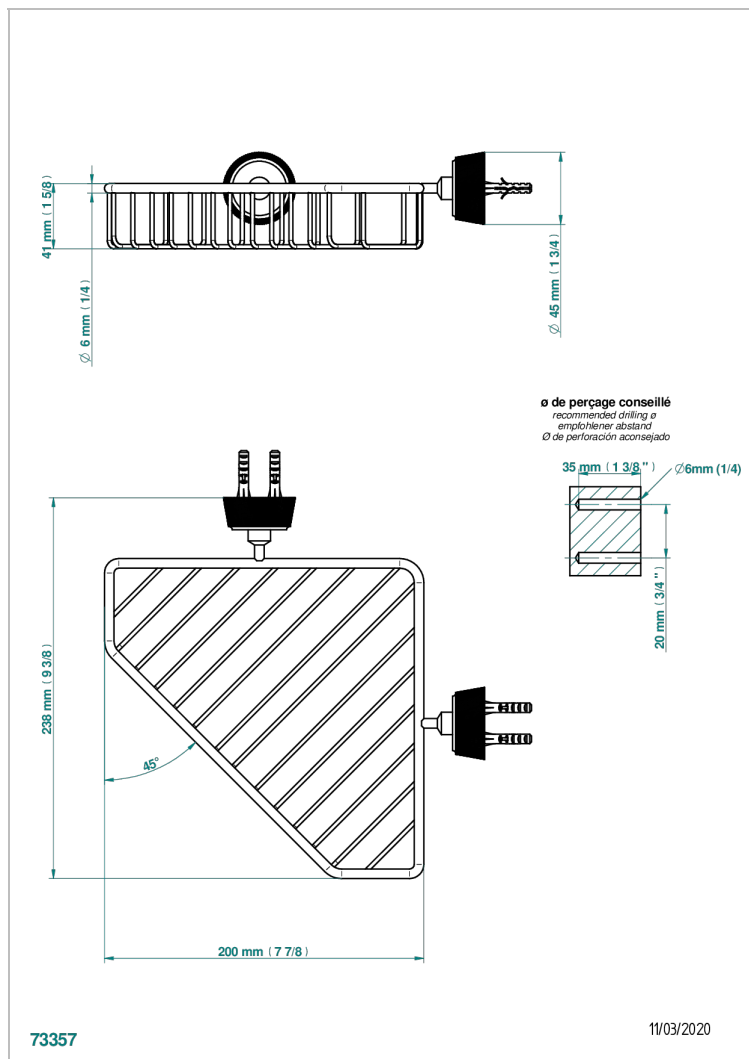

CORVAIR PORTORO WITH LEVER

U8J-3623

Corner soap dish with flanges, 200 x 200 mm

THG[®]
PARIS

CHARACTERISTIC

- Corvaair Portoro with lever
- Corner soap dish with flanges, 200 x 200 mm

AVAILABLE FINITIONS

Black ceram - D30
Blush PVD - H62
Brass color PVD - H49
Brown bronze color PVD - F33
Gold color PVD - H52
Graphite PVD - H64