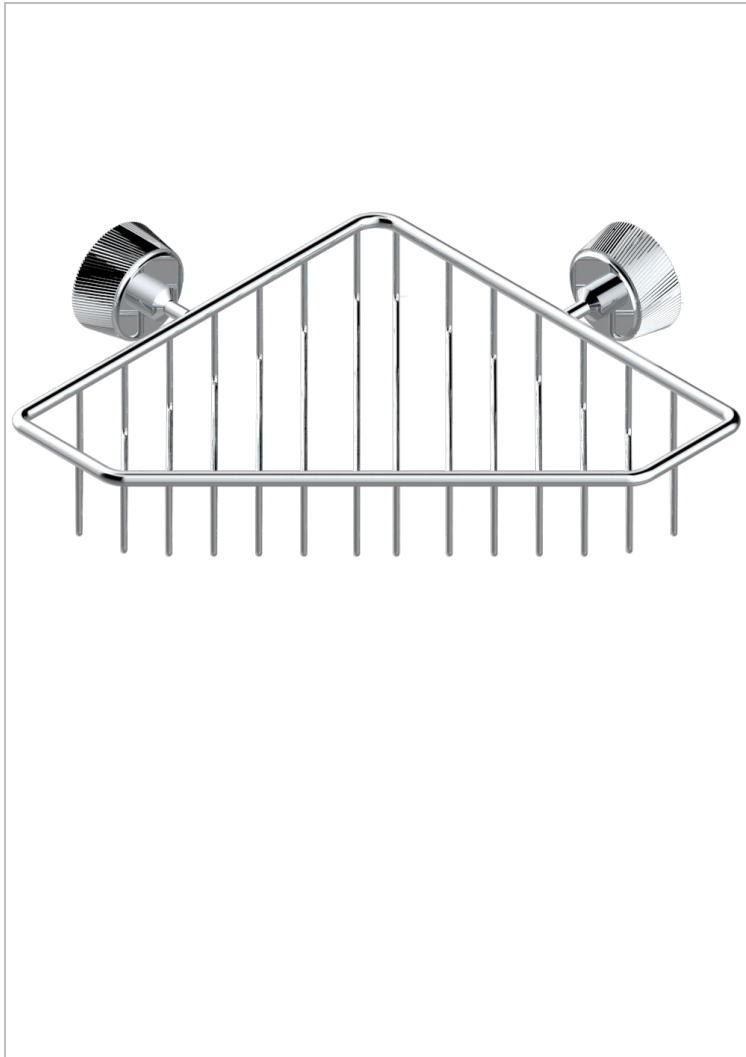

# CORVAIR PORTORO

U8H-3623

Large corner soap basket, wall mounted

THG<sup>®</sup>  
PARIS

## CHARACTERISTIC

- Corvail Portoro
- Large corner soap basket, wall mounted