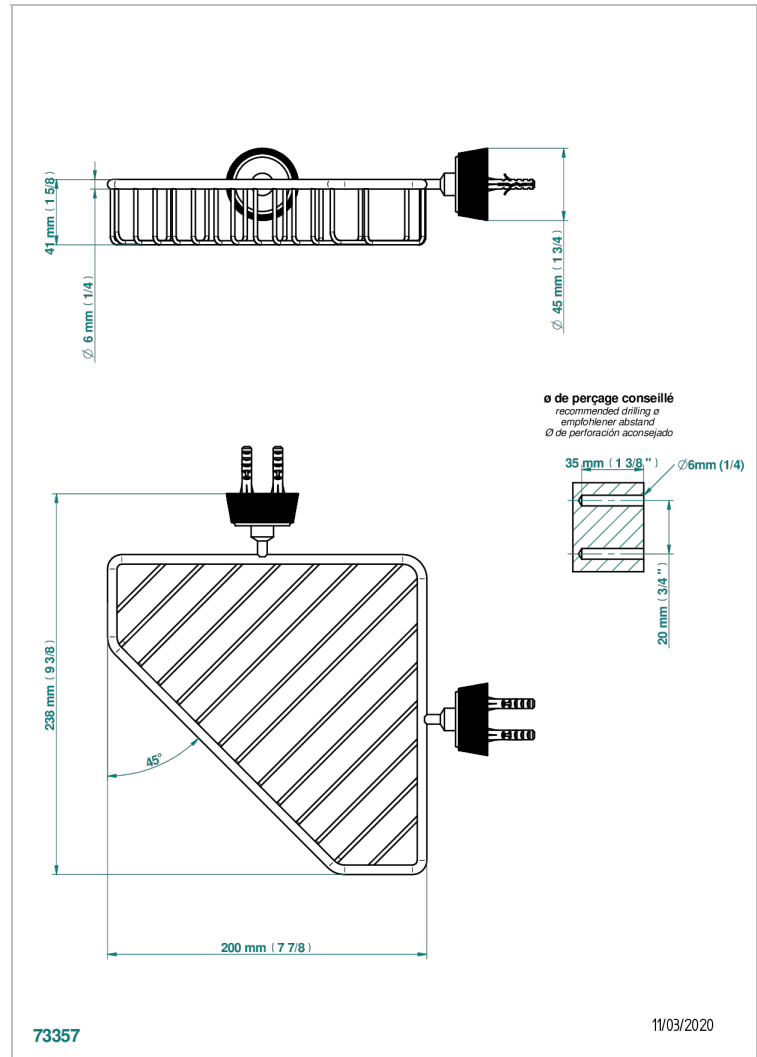

# CORVAIR PORTORO

U8H-3623

Large corner soap basket, wall mounted

THG<sup>®</sup>  
PARIS

## CHARACTERISTIC

- Corvail Portoro
- Large corner soap basket, wall mounted