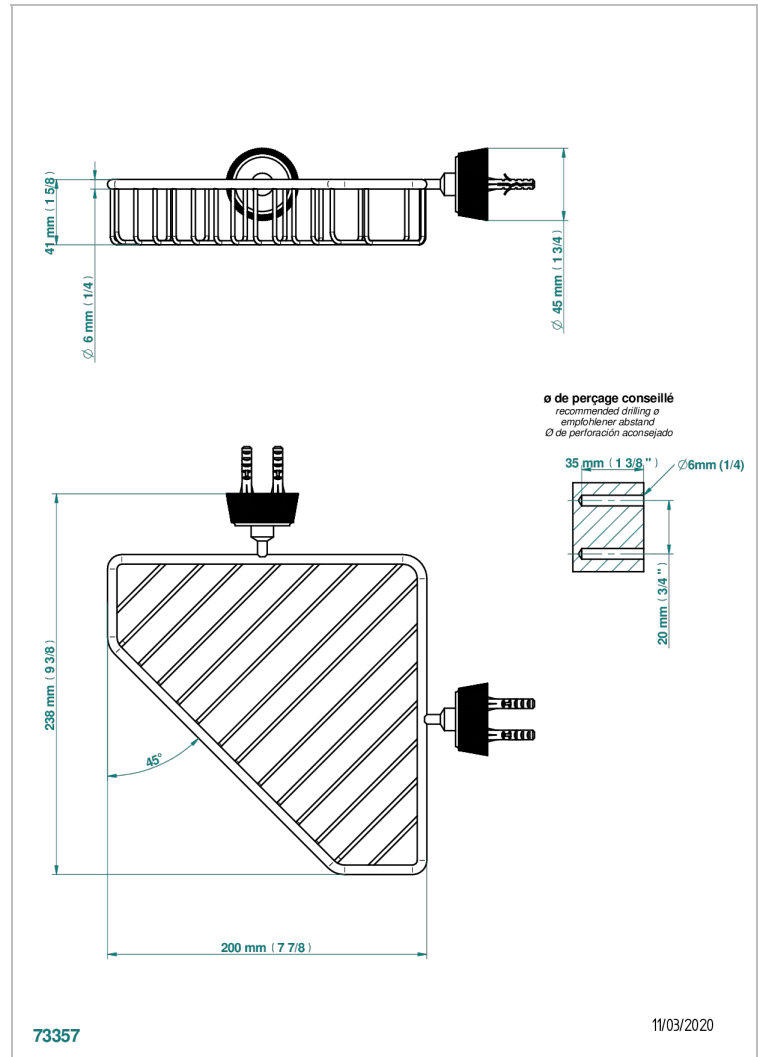

CORVAIR PORTORO

U8H-3623

Corner soap dish with flanges, 200 x 200 mm

THG[®]
PARIS

CHARACTERISTIC

- Corvaair Portoro
- Corner soap dish with flanges, 200 x 200 mm

AVAILABLE FINITIONS

Black ceram - D30
Blush PVD - H62
Brass color PVD - H49
Brown bronze color PVD - F33
Gold color PVD - H52
Graphite PVD - H64