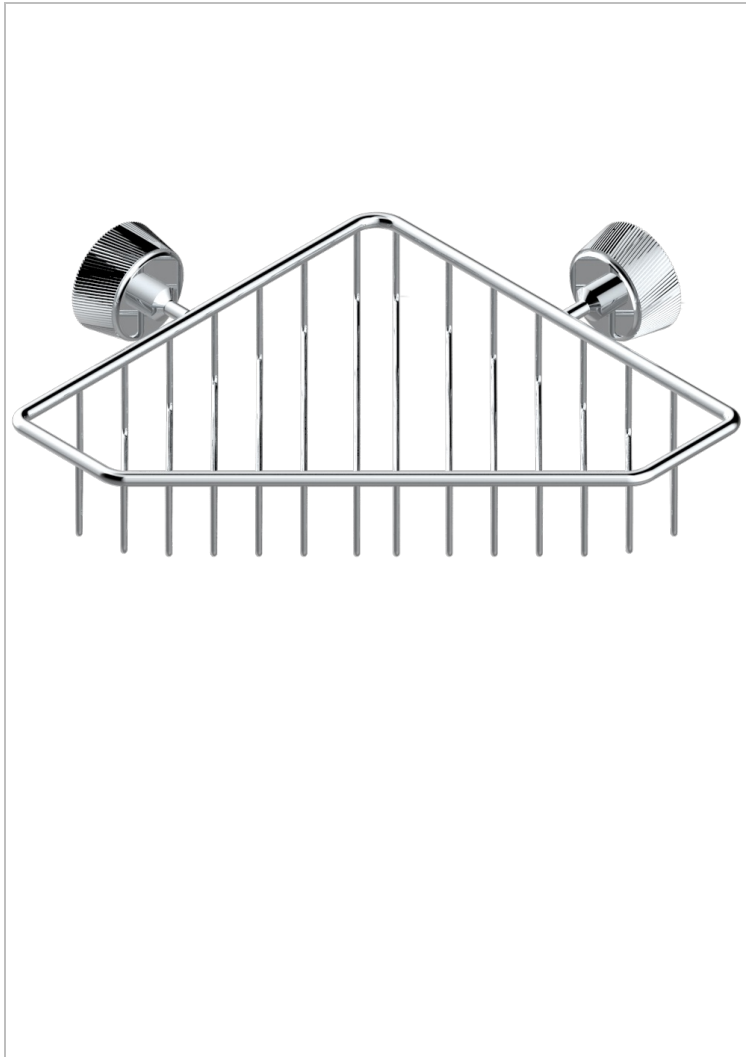

CORVAIR PORTORO

U8H-3623

Corner soap dish with flanges, 200 x 200 mm

THG[®]
PARIS

CHARACTERISTIC

- Corvaair Portoro
- Corner soap dish with flanges, 200 x 200 mm

AVAILABLE FINITIONS

Black ceram - D30
Blush PVD - H62
Brass color PVD - H49
Brown bronze color PVD - F33
Gold color PVD - H52
Graphite PVD - H64

Lacquered light bronze - D01
Matt Umber PVD - H67
Matt blush PVD - H60
Matt brass color PVD - H50
Matt brown bronze color PVD - F34
Matt chrome - C02

Matt gold - F07
Matt gold color PVD - H53
Matt graphite PVD - H65
Matt nickel (color finish) - C01
Matt nickel color PVD - H56
Nickel color PVD - H55

Polished chrome (color finish) - A02
Polished gold (color finish) - F01
Polished nickel - B01
Soft gold - F30
Soft matt gold - F31
Umber PVD - H66