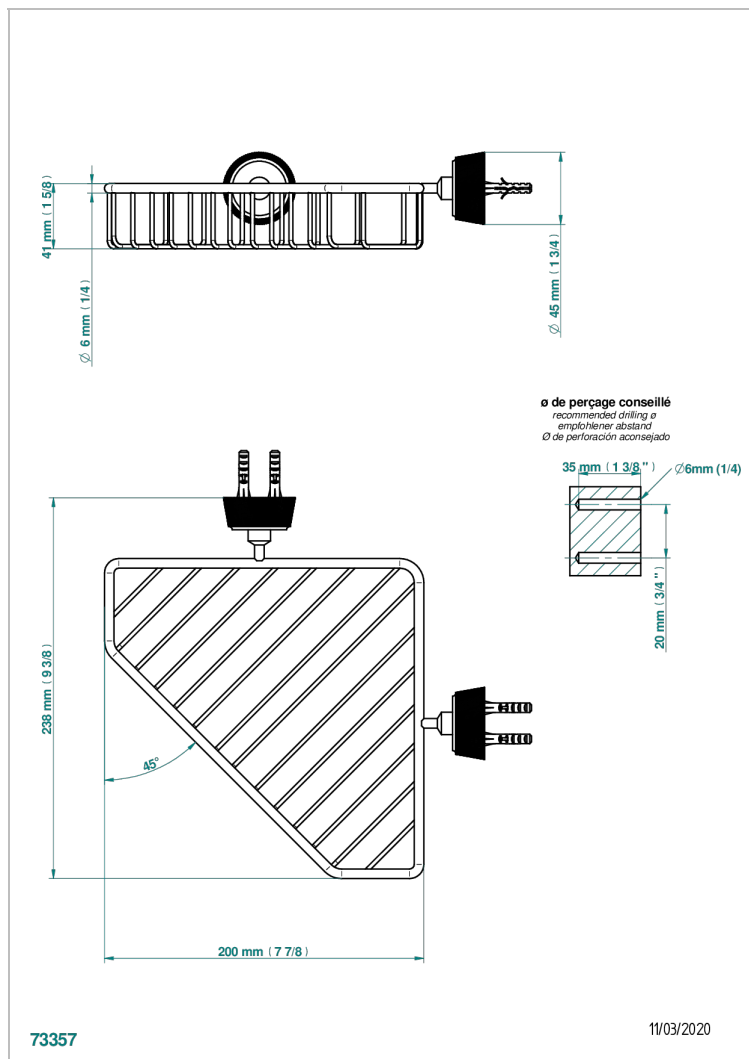

CORVAIR HOWLITE WITH LEVER HANDLES

U8G-3623

Large corner soap basket, wall mounted

THG[®]
PARIS

CHARACTERISTIC

- Corvaire Howlite with lever handles
- Large corner soap basket, wall mounted

AVAILABLE FINITIONS