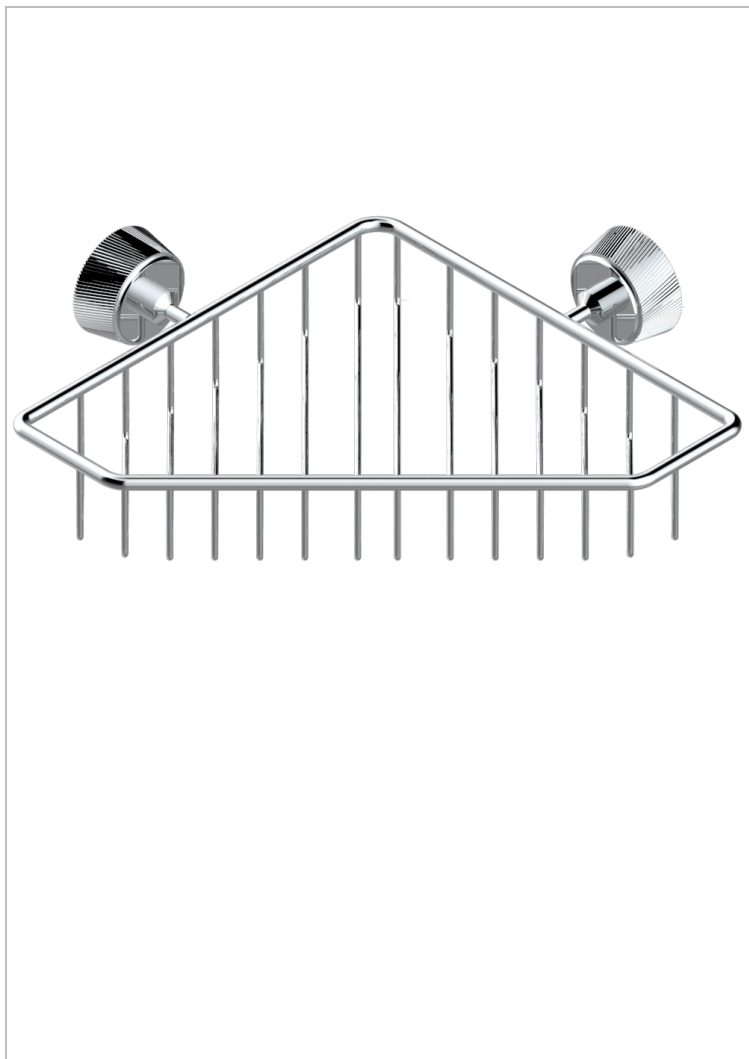

CORVAIR HOWLITE WITH LEVER HANDLES

U8G-3623

Large corner soap basket, wall mounted

THG[®]
PARIS

CHARACTERISTIC

- Corvaire Howlite with lever handles
- Large corner soap basket, wall mounted

AVAILABLE FINITIONS

Black ceram - D30
Blush PVD - H62
Brass color PVD - H49
Brown bronze color PVD - F33
Chrome polished - A02
Gold color PVD - H52

Gold mat - F07
Gold polished - F01
Graphite PVD - H64
Light coated bronze - D01
Matt Umber PVD - H67
Matt blush PVD - H60