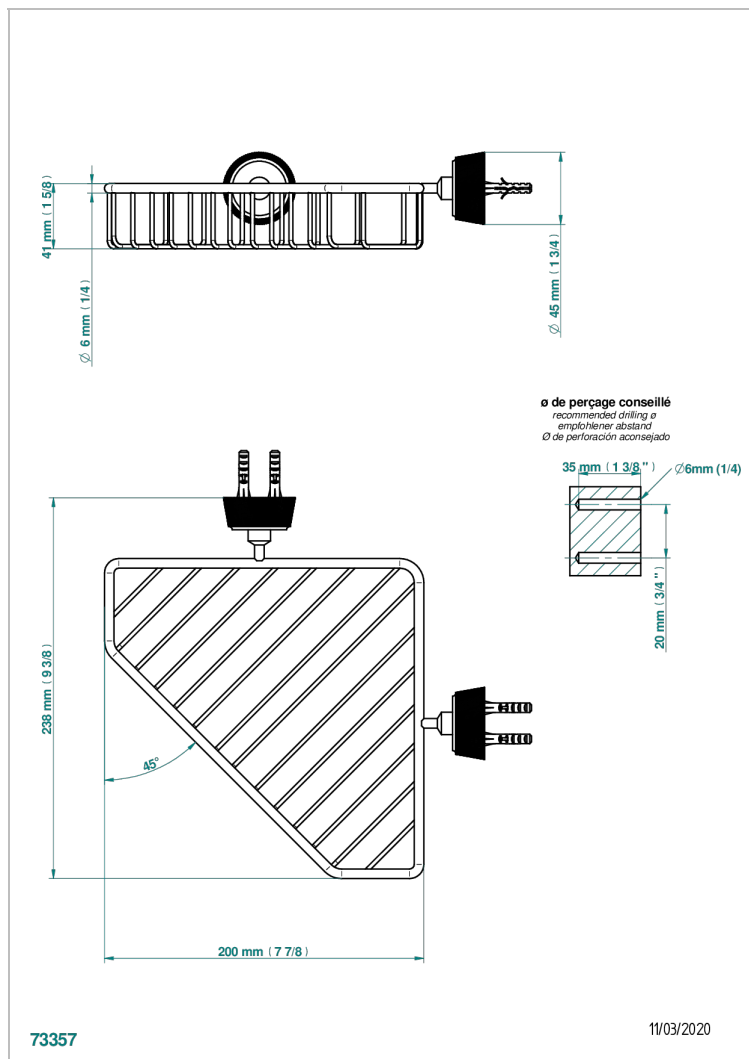

CORVAIR HOWLITE WITH LEVER

U8G-3623

Corner soap dish with flanges, 200 x 200 mm

THG[®]
PARIS

CHARACTERISTIC

- Corvaire Howlite with lever
- Corner soap dish with flanges, 200 x 200 mm

AVAILABLE FINITIONS

Black ceram - D30
Blush PVD - H62
Brass color PVD - H49
Brown bronze color PVD - F33
Gold color PVD - H52
Graphite PVD - H64