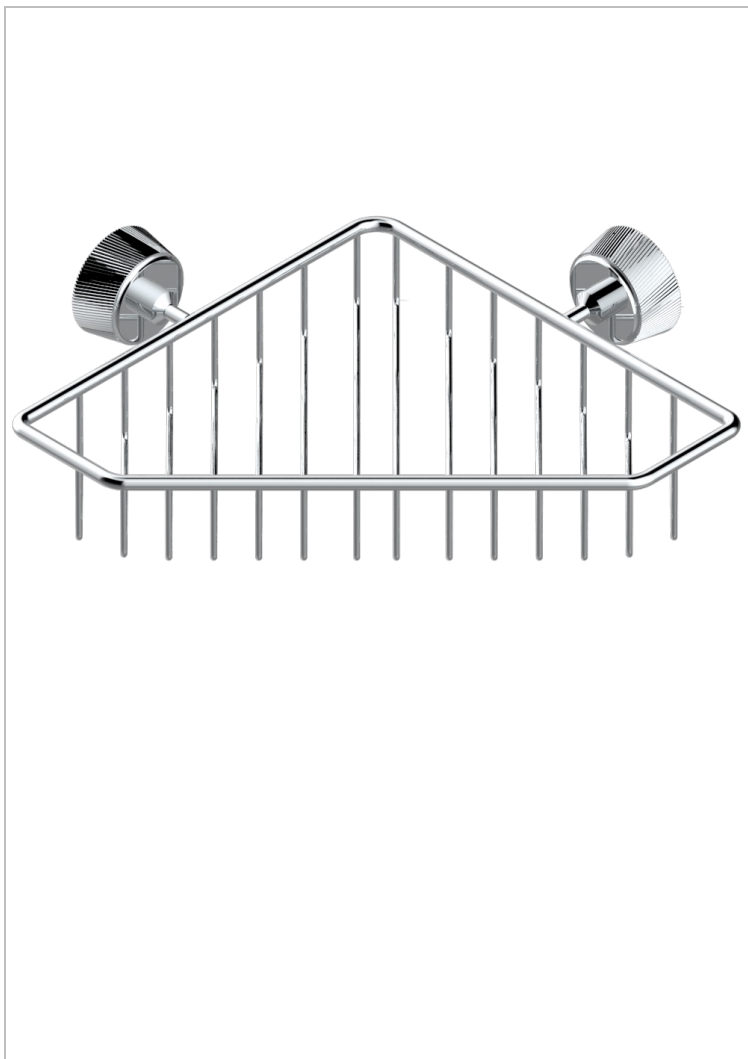

CORVAIR HOWLITE WITH LEVER

U8G-3623

Corner soap dish with flanges, 200 x 200 mm

THG[®]
PARIS

CHARACTERISTIC

- Corvaire Howlite with lever
- Corner soap dish with flanges, 200 x 200 mm

AVAILABLE FINITIONS

Black ceram - D30
Blush PVD - H62
Brass color PVD - H49
Brown bronze color PVD - F33
Gold color PVD - H52
Graphite PVD - H64

Lacquered light bronze - D01
Matt Umber PVD - H67
Matt blush PVD - H60
Matt brass color PVD - H50
Matt brown bronze color PVD - F34
Matt chrome - C02

Matt gold - F07
Matt gold color PVD - H53
Matt graphite PVD - H65
Matt nickel (color finish) - C01
Matt nickel color PVD - H56
Nickel color PVD - H55

Polished chrome (color finish) - A02
Polished gold (color finish) - F01
Polished nickel - B01
Soft gold - F30
Soft matt gold - F31
Umber PVD - H66