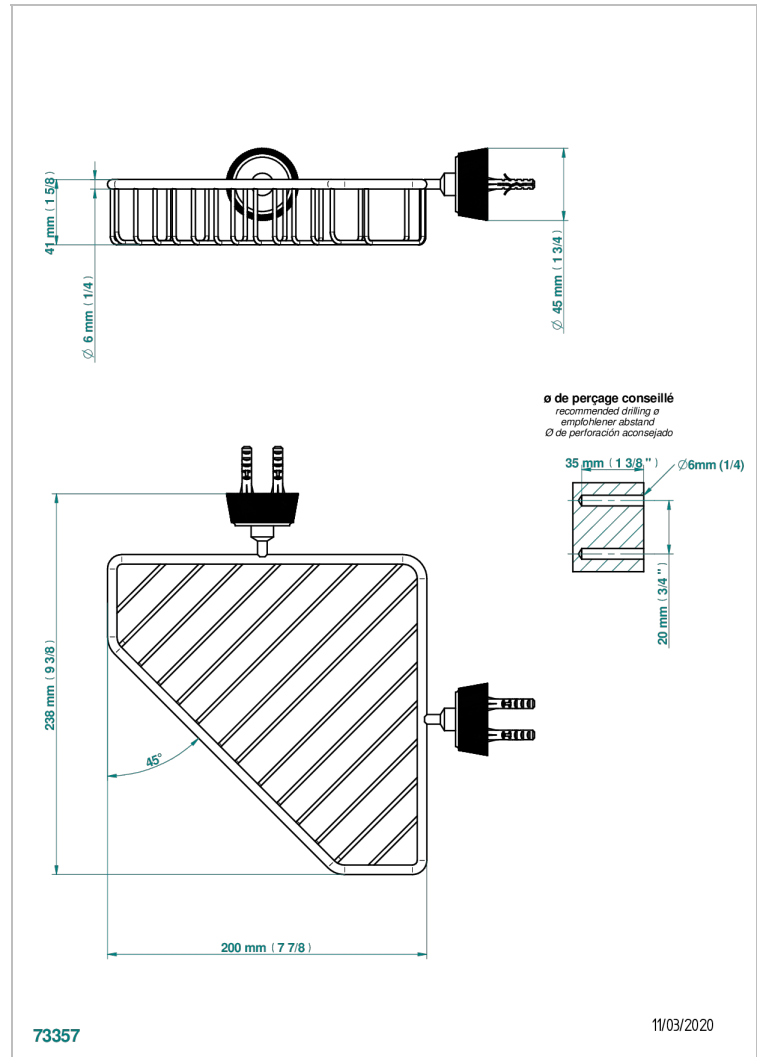

CORVAIR HOWLITE

U8F-3623

Large corner soap basket, wall mounted

THG[®]
PARIS

CHARACTERISTIC

- Corvair Howlite
- Large corner soap basket, wall mounted

AVAILABLE FINITIONS

Black ceram - D30
Blush PVD - H62
Brass color PVD - H49
Brown bronze color PVD - F33
Chrome polished - A02
Gold color PVD - H52