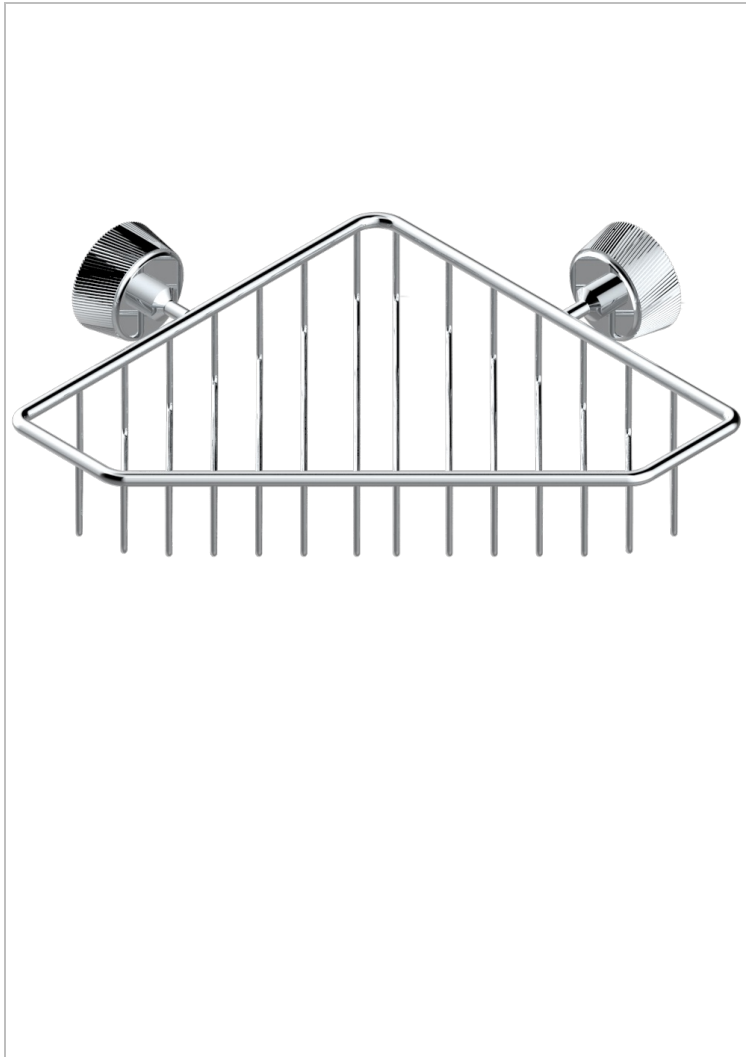

CORVAIR HOWLITE

U8F-3623

Large corner soap basket, wall mounted

THG[®]
PARIS

CHARACTERISTIC

- Corvair Howlite
- Large corner soap basket, wall mounted

AVAILABLE FINITIONS

Black ceram - D30
Blush PVD - H62
Brass color PVD - H49
Brown bronze color PVD - F33
Chrome polished - A02
Gold color PVD - H52

Gold mat - F07
Gold polished - F01
Graphite PVD - H64
Light coated bronze - D01
Matt Umber PVD - H67
Matt blush PVD - H60

Matt brass color PVD - H50
Matt brown bronze color PVD - F34
Matt chrome (American satin) - C02
Matt gold color PVD - H53
Matt graphite PVD - H65
Matt nickel (American satin) - C01

Matt nickel color PVD - H56
Nickel color PVD - H55
Nickel polished - B01
Soft gold - F30
Soft matt gold - F31
Umber PVD - H66