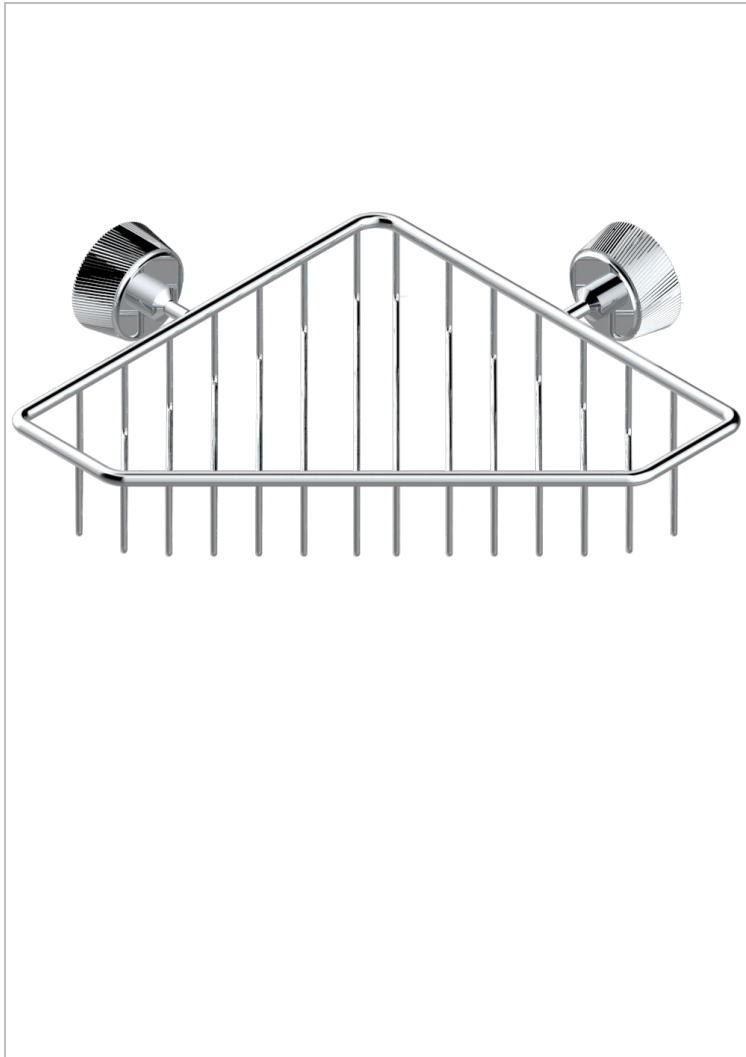

CORVAIR HOWLITE

U8F-3623

Corner soap dish with flanges, 200 x 200 mm

THG[®]
PARIS

CHARACTERISTIC

- Corvaire Howlite
- Corner soap dish with flanges, 200 x 200 mm

AVAILABLE FINITIONS

Black ceram - D30
Blush PVD - H62
Brass color PVD - H49
Brown bronze color PVD - F33
Gold color PVD - H52
Graphite PVD - H64

Lacquered light bronze - D01
Matt Umber PVD - H67
Matt blush PVD - H60
Matt brass color PVD - H50
Matt brown bronze color PVD - F34
Matt chrome - C02

Matt gold - F07
Matt gold color PVD - H53
Matt graphite PVD - H65
Matt nickel (color finish) - C01
Matt nickel color PVD - H56
Nickel color PVD - H55

Polished chrome (color finish) - A02
Polished gold (color finish) - F01
Polished nickel - B01
Soft gold - F30
Soft matt gold - F31
Umber PVD - H66