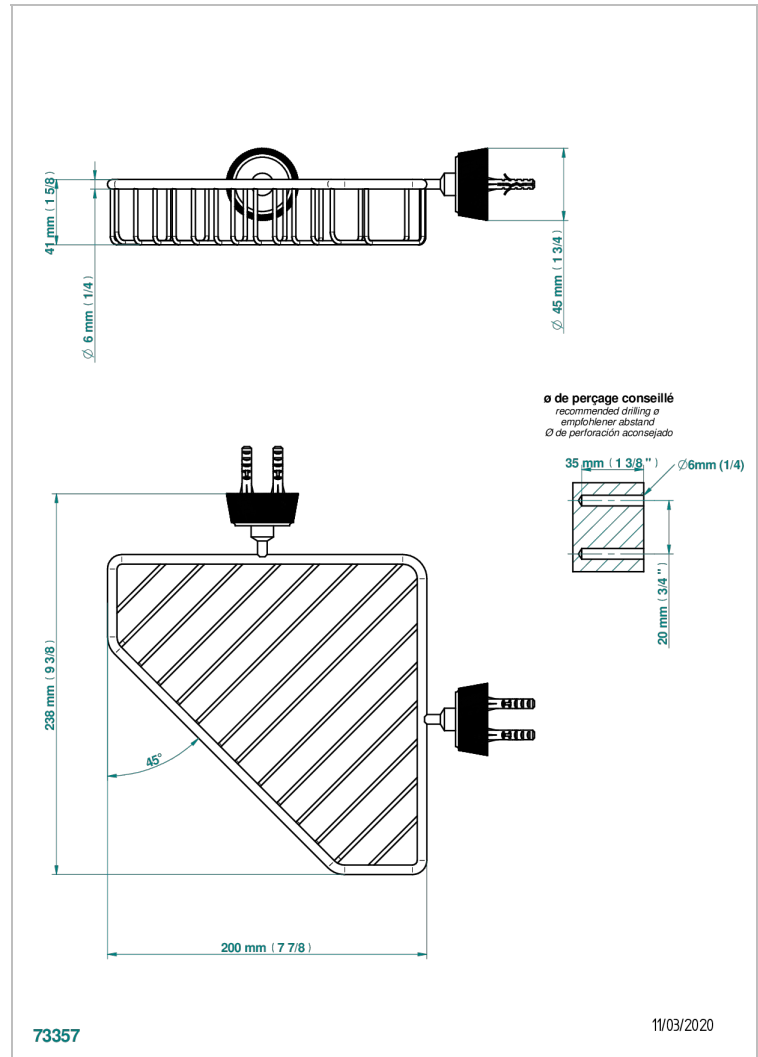

CORVAIR HOWLITE

U8F-3623

Corner soap dish with flanges, 200 x 200 mm

THG[®]
PARIS

CHARACTERISTIC

- Corvaire Howlite
- Corner soap dish with flanges, 200 x 200 mm

AVAILABLE FINITIONS

Black ceram - D30
Blush PVD - H62
Brass color PVD - H49
Brown bronze color PVD - F33
Gold color PVD - H52
Graphite PVD - H64