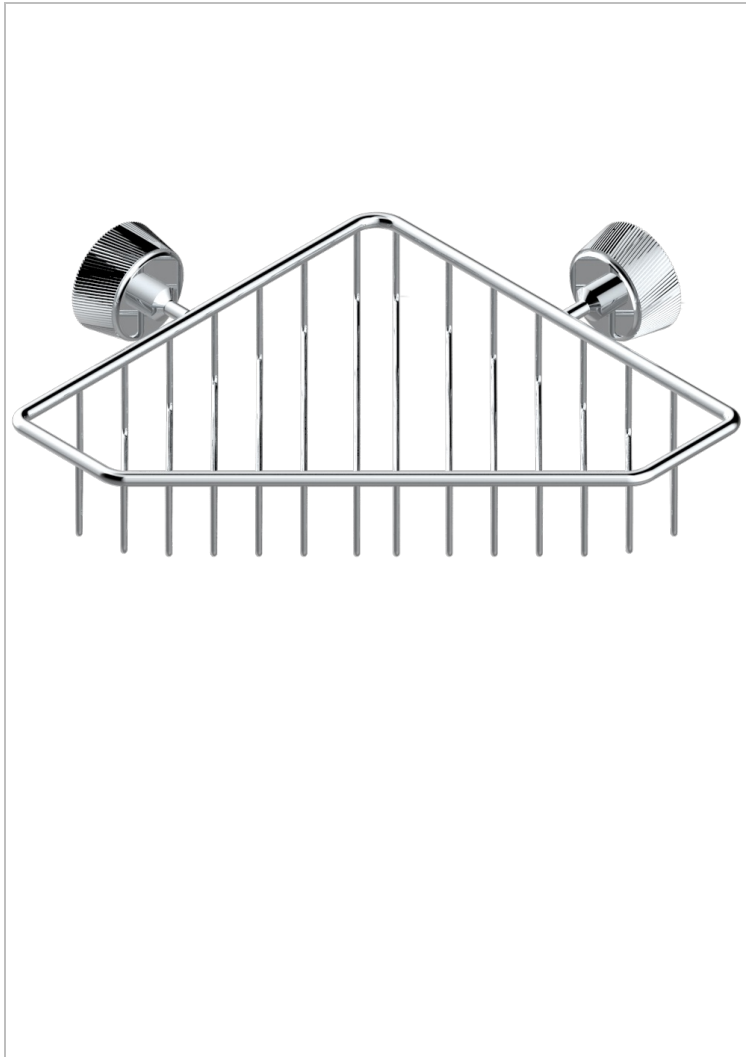

CORVAIR WITH LEVER HANDLES

U8E-3623

Large corner soap basket, wall mounted

CHARACTERISTIC

- Corvaire with lever handles
- Large corner soap basket, wall mounted

AVAILABLE FINITIONS

Black ceram - D30
Blush PVD - H62
Brass color PVD - H49
Brown bronze color PVD - F33
Chrome polished - A02
Gold color PVD - H52

Gold mat - F07
Gold polished - F01
Graphite PVD - H64
Light coated bronze - D01
Matt Umber PVD - H67
Matt blush PVD - H60

Matt brass color PVD - H50
Matt brown bronze color PVD - F34
Matt chrome (American satin) - C02
Matt gold color PVD - H53
Matt graphite PVD - H65
Matt nickel (American satin) - C01

Matt nickel color PVD - H56
Nickel color PVD - H55
Nickel polished - B01
Polished chrome with gold inlay - GA1
Soft gold - F30
Soft matt gold - F31

Umber PVD - H66