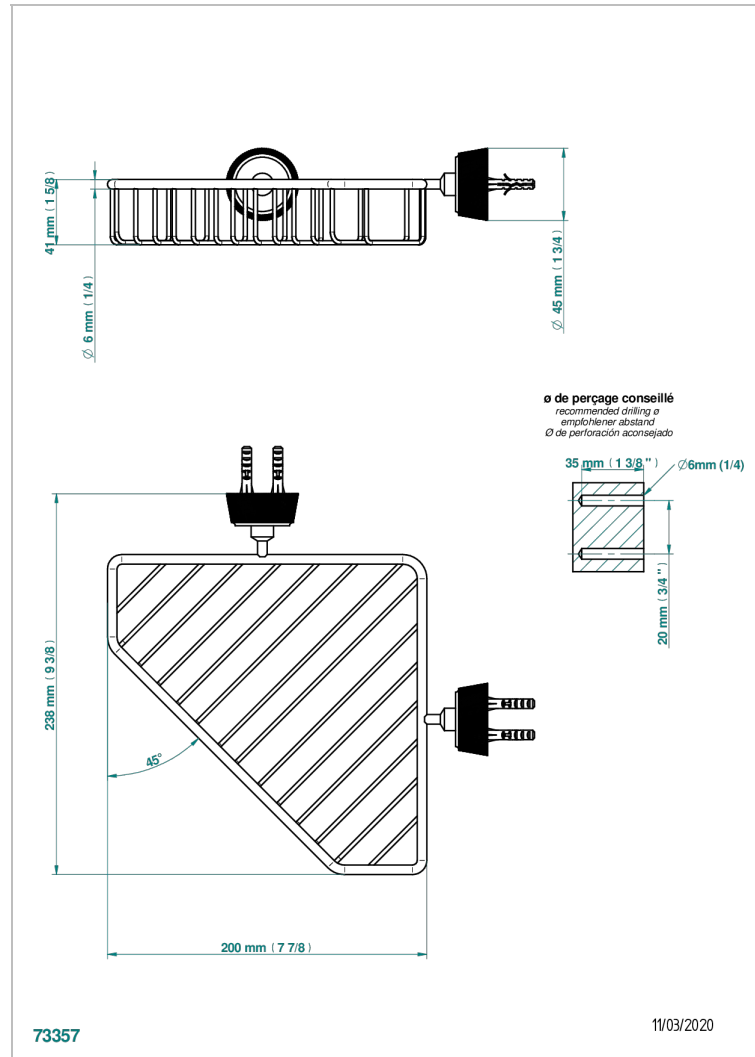

CORVAIR WITH LEVER HANDLES

U8E-3623

Large corner soap basket, wall mounted

CHARACTERISTIC

- Corvaire with lever handles
- Large corner soap basket, wall mounted

AVAILABLE FINITIONS

Black ceram - D30
Blush PVD - H62
Brass color PVD - H49
Brown bronze color PVD - F33
Chrome polished - A02
Gold color PVD - H52