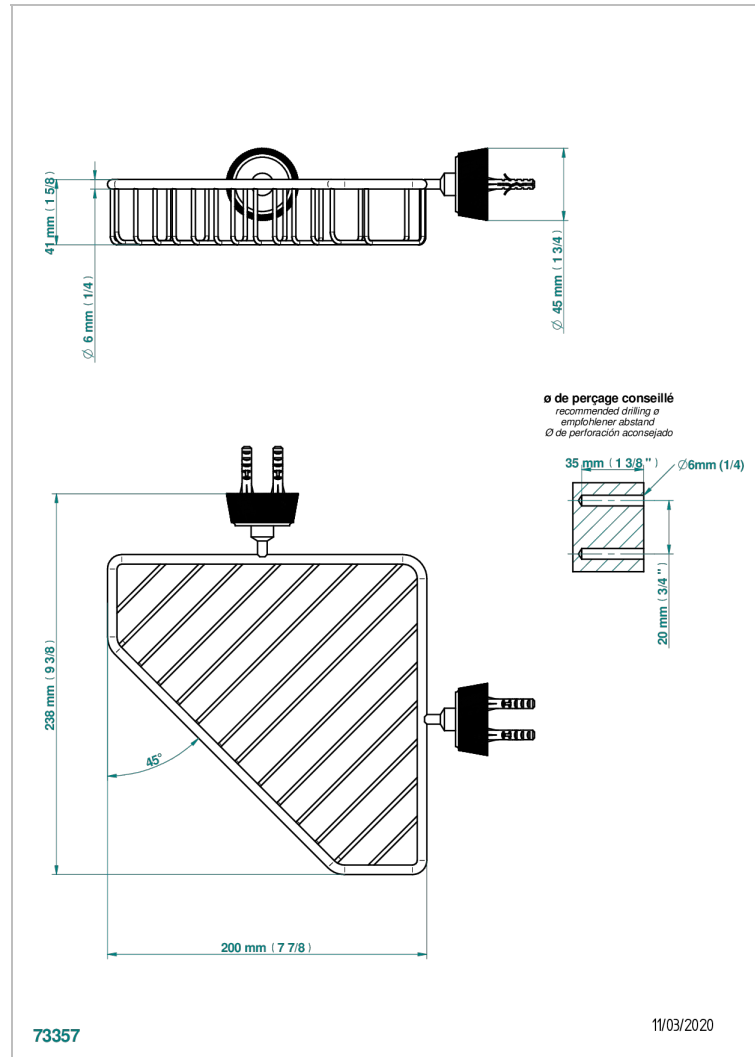

CORVAIR WITH LEVER

U8E-3623

Corner soap dish with flanges, 200 x 200 mm

CHARACTERISTIC

- Corvaire with lever
- Corner soap dish with flanges, 200 x 200 mm

AVAILABLE FINITIONS

Black ceram - D30
Blush PVD - H62
Brass color PVD - H49
Brown bronze color PVD - F33
Gold color PVD - H52
Graphite PVD - H64