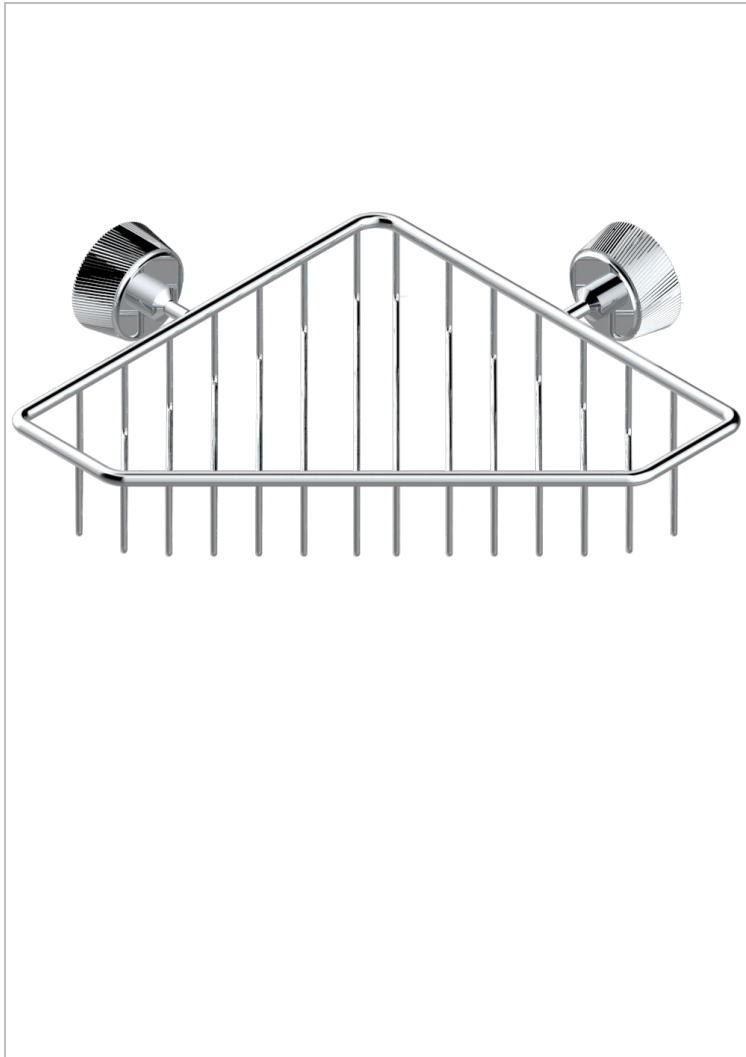

CORVAIR WITH LEVER

U8E-3623

Corner soap dish with flanges, 200 x 200 mm

CHARACTERISTIC

- Corvaire with lever
- Corner soap dish with flanges, 200 x 200 mm

AVAILABLE FINITIONS

Black ceram - D30
Blush PVD - H62
Brass color PVD - H49
Brown bronze color PVD - F33
Gold color PVD - H52
Graphite PVD - H64

Lacquered light bronze - D01
Matt Umber PVD - H67
Matt blush PVD - H60
Matt brass color PVD - H50
Matt brown bronze color PVD - F34
Matt chrome - C02

Matt gold - F07
Matt gold color PVD - H53
Matt graphite PVD - H65
Matt nickel (color finish) - C01
Matt nickel color PVD - H56
Nickel color PVD - H55

Polished chrome (color finish) - A02
Polished chrome with gold inlay - GA1
Polished gold (color finish) - F01
Polished nickel - B01
Soft gold - F30
Soft matt gold - F31
Umber PVD - H66