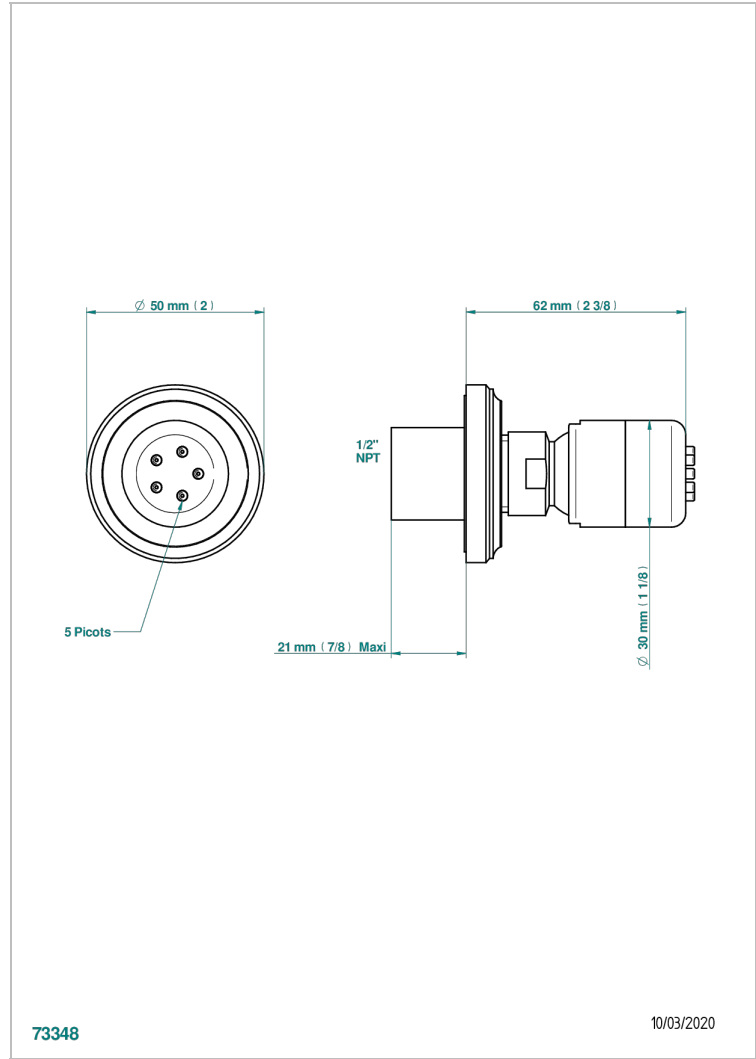

# CORVAIR FIOR DI BOSCO WITH LEVER HANDLES

U8L-290/BUS

Body spray 1/2" with Easyclean system

THG<sup>®</sup>  
PARIS

## CHARACTERISTIC

- Corvoir Fior di Bosco with lever handles
- Body spray 1/2" with Easyclean system