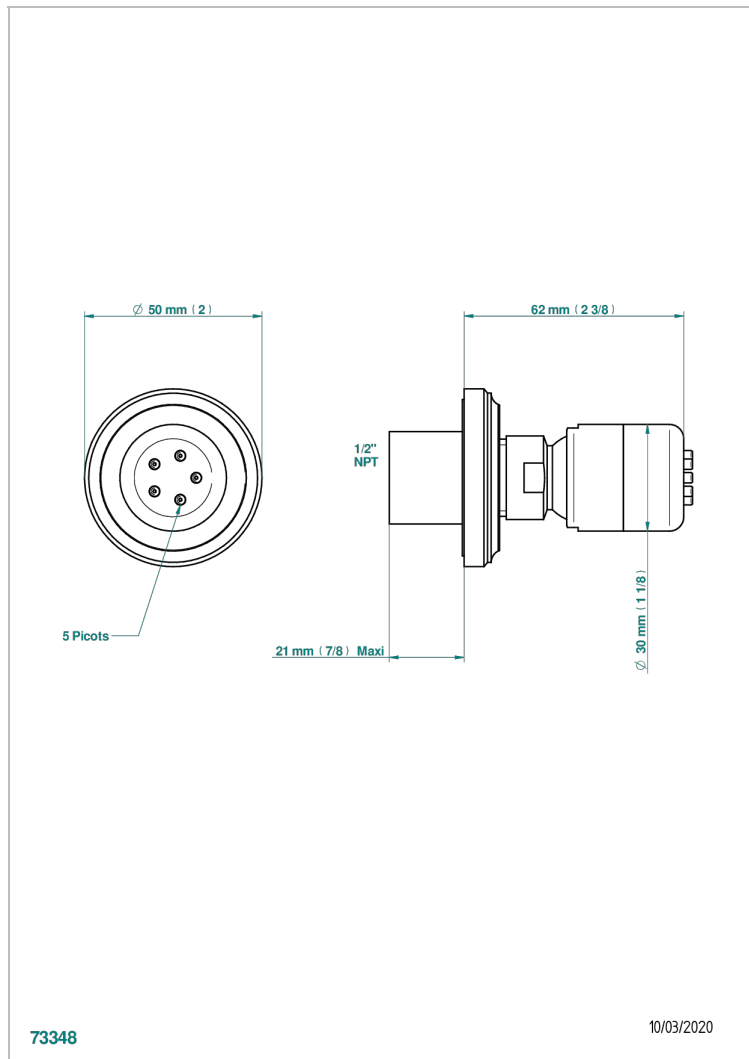

CORVAIR PORTORO WITH LEVER HANDLES

U8J-290/BUS

Body spray 1/2" with Easyclean system

THG[®]
PARIS

CHARACTERISTIC

- Corvaair Portoro with lever handles
- Body spray 1/2" with Easyclean system

AVAILABLE FINITIONS