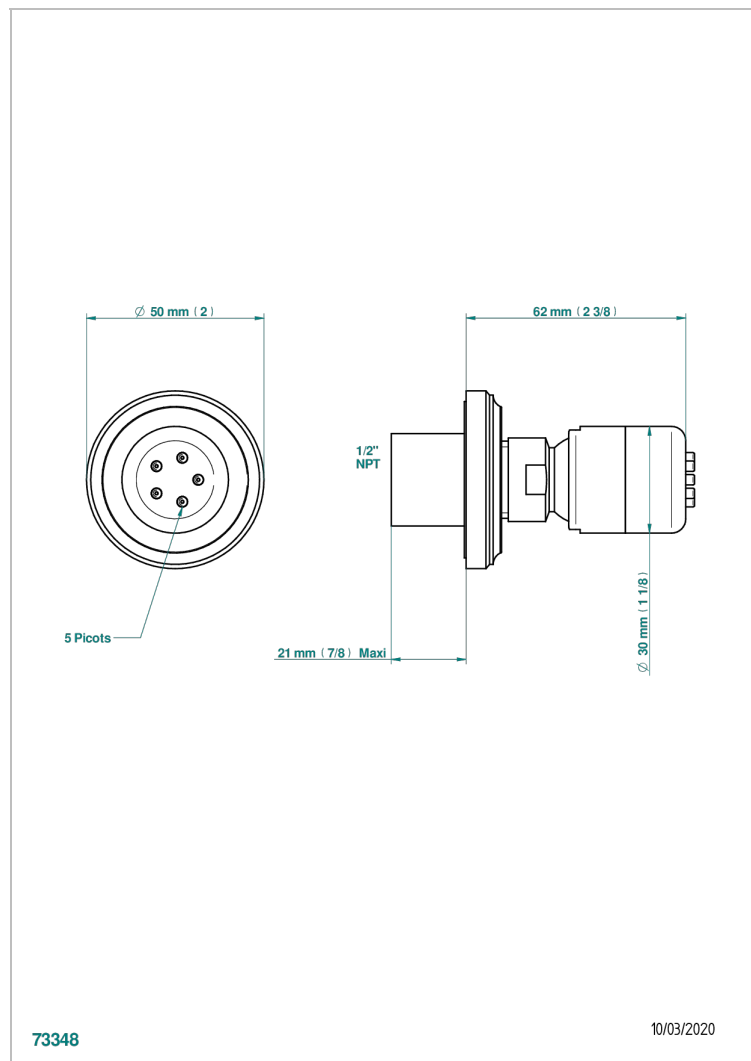

CORVAIR PORTORO

U8H-290/BUS

Body spray 1/2" with Easyclean system

THG[®]
PARIS

CHARACTERISTIC

- Corvaair Portoro
- Body spray 1/2" with Easyclean system

AVAILABLE FINITIONS

Black ceram - D30
Blush PVD - H62
Brass color PVD - H49
Brown bronze color PVD - F33
Chrome polished - A02
Gold color PVD - H52