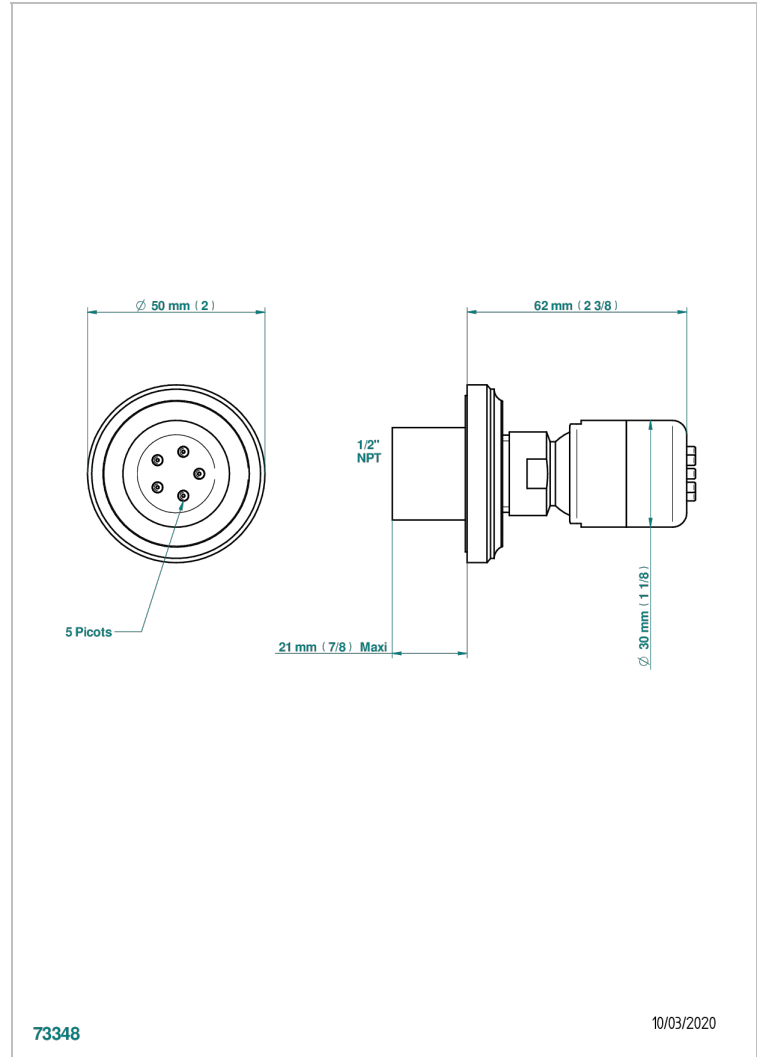

CORVAIR HOWLITE WITH LEVER HANDLES

U8G-290/BUS

Body spray 1/2" with Easyclean system

THG[®]
PARIS

CHARACTERISTIC

- Corvaire Howlite with lever handles
- Body spray 1/2" with Easyclean system

AVAILABLE FINITIONS