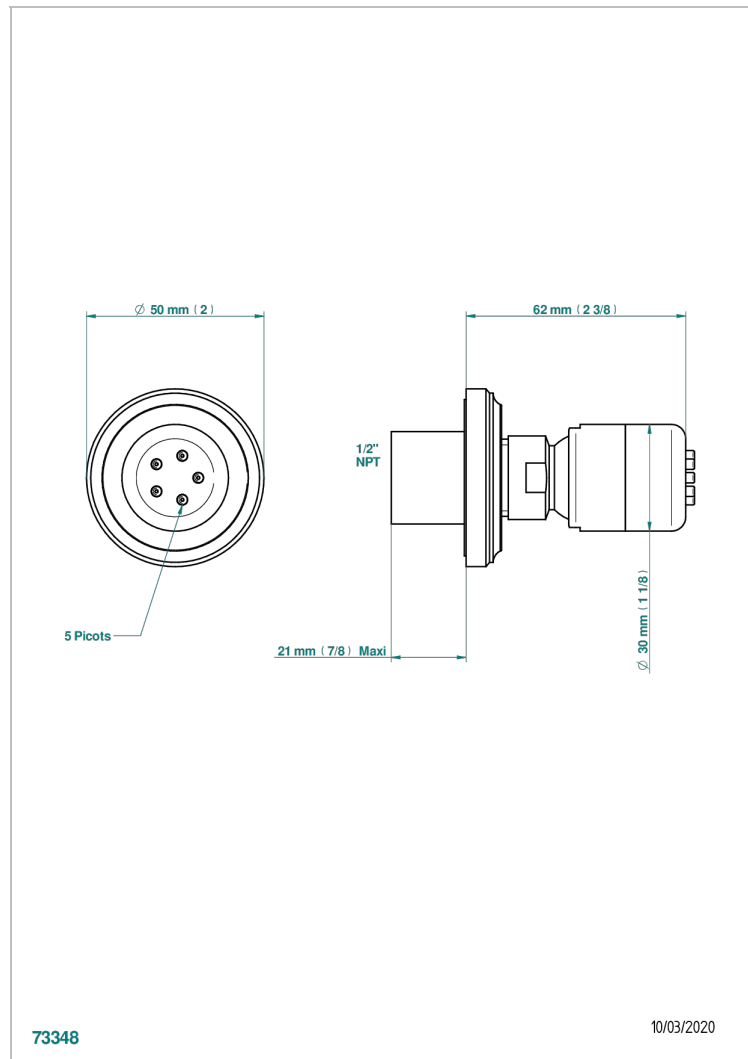

CORVAIR HOWLITE

U8F-290/BUS

Body spray 1/2" with Easyclean system

THG[®]
PARIS

CHARACTERISTIC

- Corvaair Howlite
- Body spray 1/2" with Easyclean system

AVAILABLE FINITIONS

Black ceram - D30
Blush PVD - H62
Brass color PVD - H49
Brown bronze color PVD - F33
Chrome polished - A02
Gold color PVD - H52