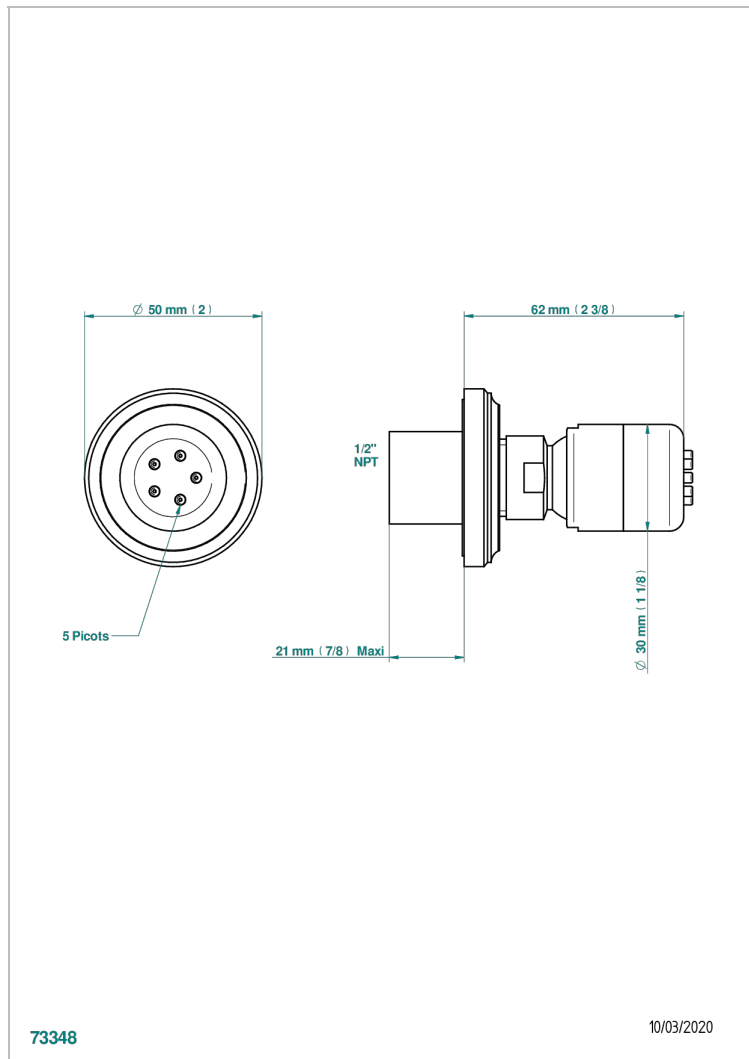

# CORVAIR WITH LEVER HANDLES

U8E-290/BUS

Body spray 1/2" with Easyclean system

THG<sup>®</sup>  
PARIS

## CHARACTERISTIC

- Corvaire with lever handles
- Body spray 1/2" with Easyclean system