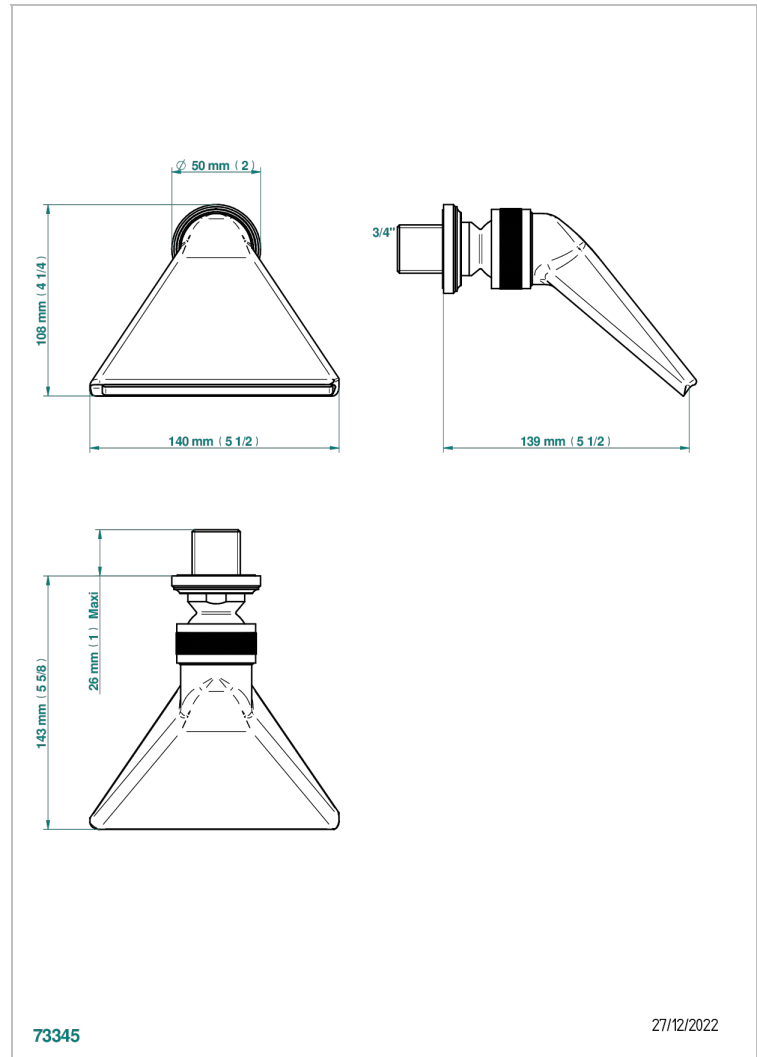

CORVAIR FIOR DI BOSCO WITH LEVER

U8L-3640

Sports shower head 3/4"

THG[®]
PARIS

CHARACTERISTIC

- Corvaire Fior di Bosco with lever
- Sports shower head 3/4"

TECHNICAL SPECS

- Recommandé : 3 bars (max. 5 bars) - Advised : 43,5 psi (max. 72 psi)
 - écoulement libre - débit selon l'alimentation en amont
- Free flow - flow according to the upstream supply

AVAILABLE FINITIONS

Black ceram - D30
Blush PVD - H62
Brass color PVD - H49
Brown bronze color PVD - F33
Gold color PVD - H52
Graphite PVD - H64

Lacquered light bronze - D01
Matt Umber PVD - H67
Matt blush PVD - H60
Matt brass color PVD - H50
Matt brown bronze color PVD - F34
Matt chrome - C02