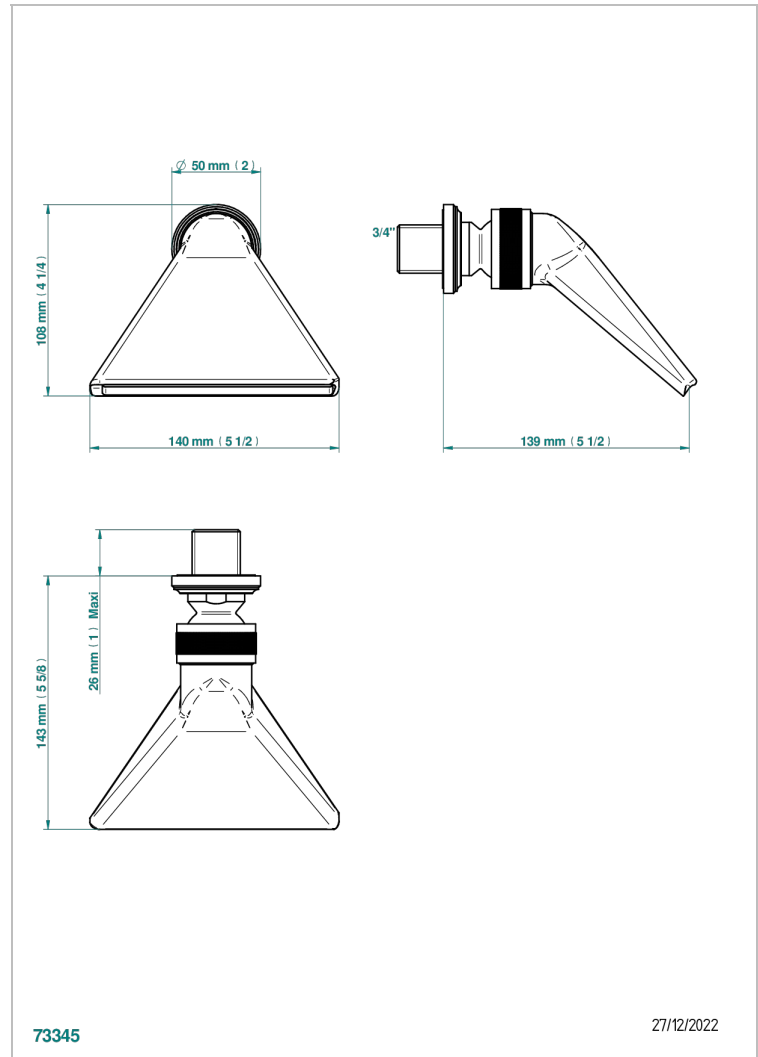

CORVAIR PORTORO WITH LEVER

U8J-3640

Sports shower head 3/4"

THG[®]
PARIS

CHARACTERISTIC

- Corvaair Portoro with lever
- Sports shower head 3/4"

TECHNICAL SPECS

- Recommandé : 3 bars (max. 5 bars) - Advised : 43,5 psi (max. 72 psi)
 - écoulement libre - débit selon l'alimentation en amont
- Free flow - flow according to the upstream supply

AVAILABLE FINITIONS

Black ceram - D30
Blush PVD - H62
Brass color PVD - H49
Brown bronze color PVD - F33
Gold color PVD - H52
Graphite PVD - H64

Lacquered light bronze - D01
Matt Umber PVD - H67
Matt blush PVD - H60
Matt brass color PVD - H50
Matt brown bronze color PVD - F34
Matt chrome - C02