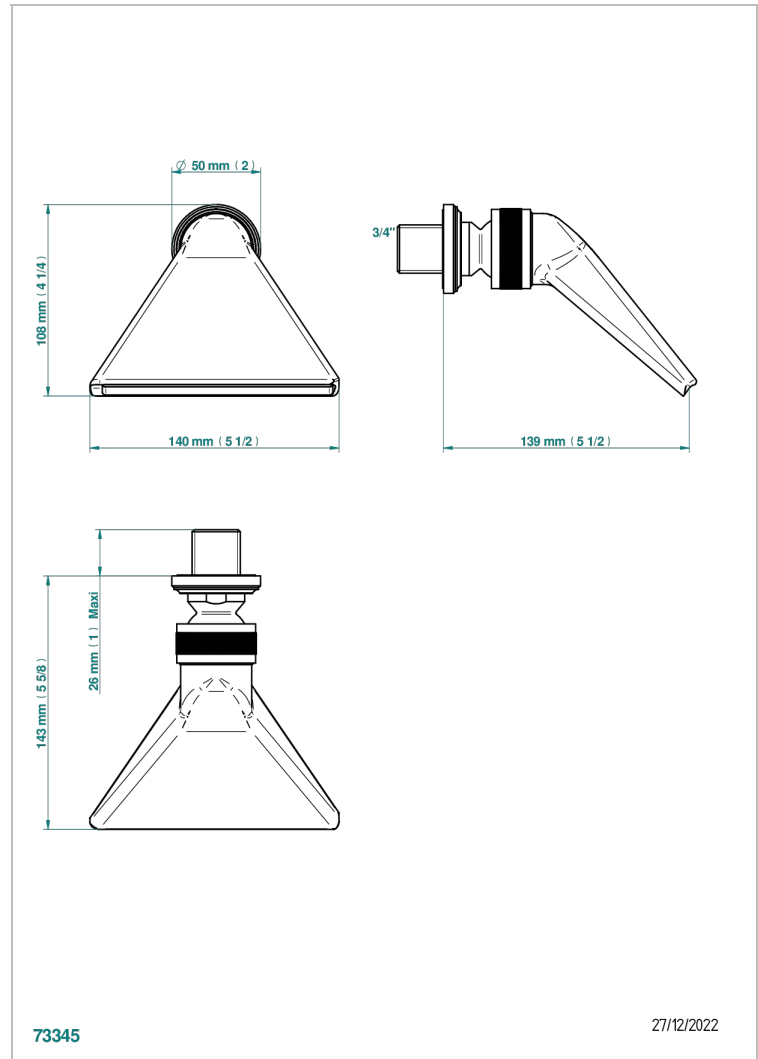

CORVAIR HOWLITE WITH LEVER

U8G-3640

Sports shower head 3/4"

THG[®]
PARIS

CHARACTERISTIC

- Corvaire Howlite with lever
- Sports shower head 3/4"

TECHNICAL SPECS

- Recommandé : 3 bars (max. 5 bars) - Advised : 43,5 psi (max. 72 psi)
 - écoulement libre - débit selon l'alimentation en amont
- Free flow - flow according to the upstream supply

AVAILABLE FINITIONS

Black ceram - D30
Blush PVD - H62
Brass color PVD - H49
Brown bronze color PVD - F33
Gold color PVD - H52
Graphite PVD - H64

Lacquered light bronze - D01
Matt Umber PVD - H67
Matt blush PVD - H60
Matt brass color PVD - H50
Matt brown bronze color PVD - F34
Matt chrome - C02