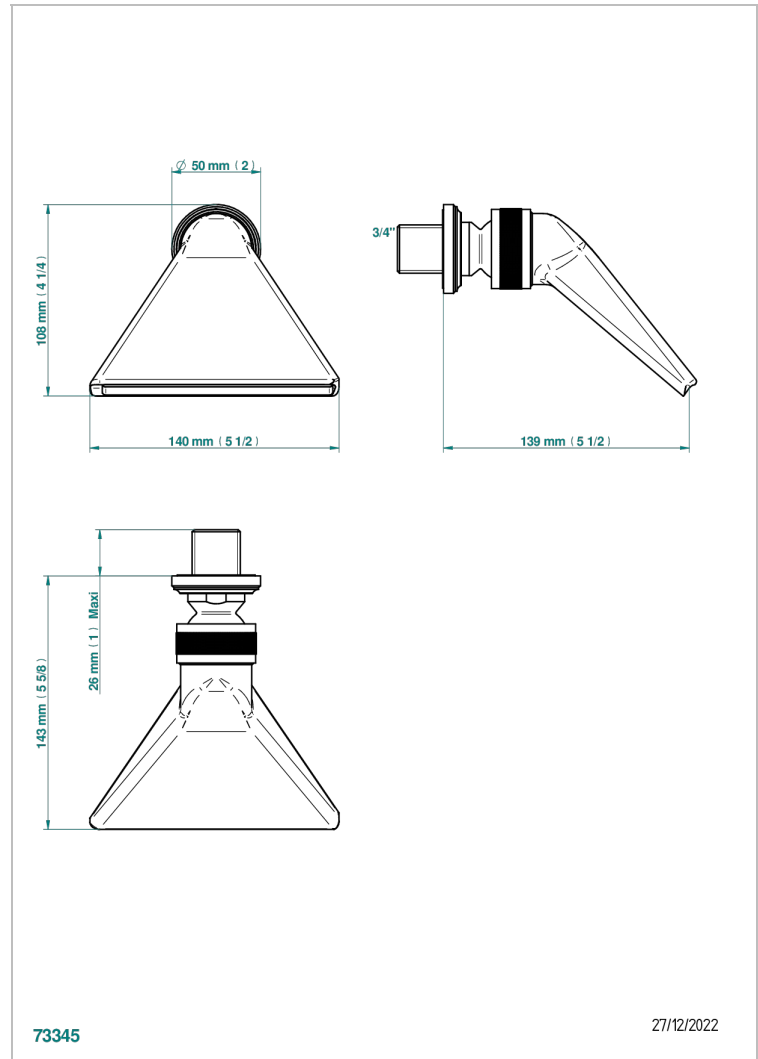

CORVAIR HOWLITE

U8F-3640

Sports shower head 3/4"

THG[®]
PARIS

CHARACTERISTIC

- Corvaire Howlite
- Sports shower head 3/4"

TECHNICAL SPECS

- Recommandé : 3 bars (max. 5 bars) - Advised : 43,5 psi (max. 72 psi)
 - écoulement libre - débit selon l'alimentation en amont
- Free flow - flow according to the upstream supply

AVAILABLE FINITIONS

Black ceram - D30
Blush PVD - H62
Brass color PVD - H49
Brown bronze color PVD - F33
Gold color PVD - H52
Graphite PVD - H64

Lacquered light bronze - D01
Matt Umber PVD - H67
Matt blush PVD - H60
Matt brass color PVD - H50
Matt brown bronze color PVD - F34
Matt chrome - C02