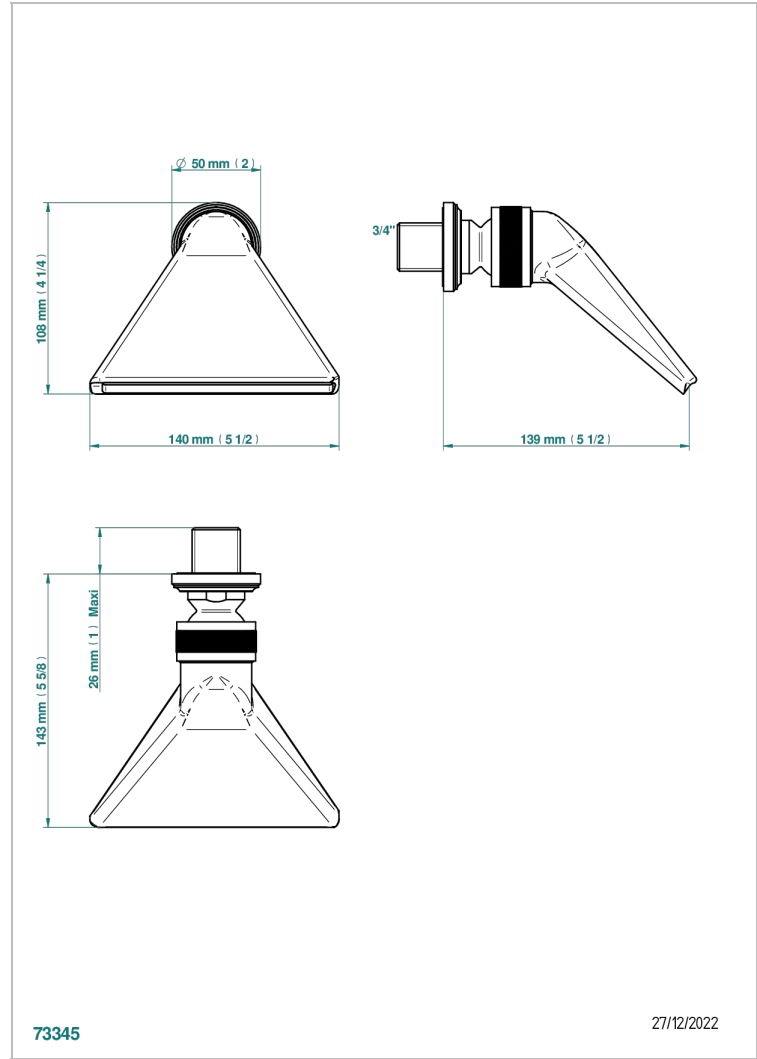

# CORVAIR WITH LEVER

U8E-3640

Sports shower head 3/4"

THG<sup>®</sup>  
PARIS

## CHARACTERISTIC

- Corvaire with lever
- Sports shower head 3/4"

## TECHNICAL SPECS

- Recommandé : 3 bars (max. 5 bars) - Advised : 43,5 psi (max. 72 psi)
  - écoulement libre - débit selon l'alimentation en amont
- Free flow - flow according to the upstream supply