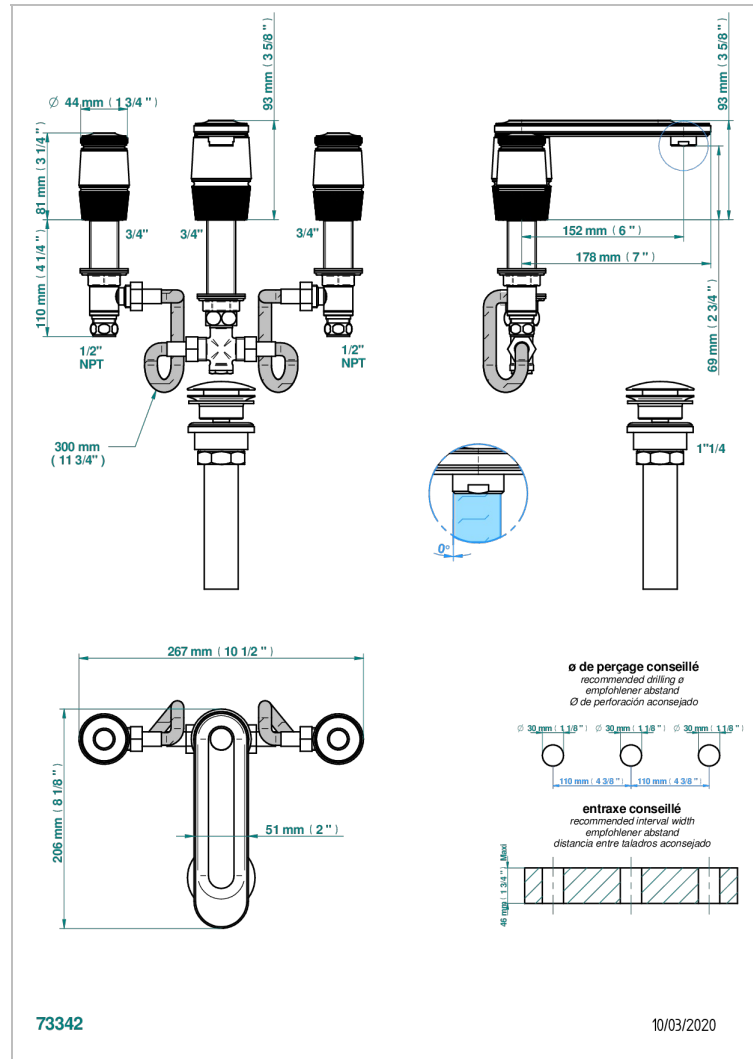

# CORVAIR PORTORO

U8H-151/US

Rim mounted 3-hole basin mixer with waste

## CARACTERÍSTICAS

- Corvaair Portoro
- Rim mounted 3-hole basin mixer with waste