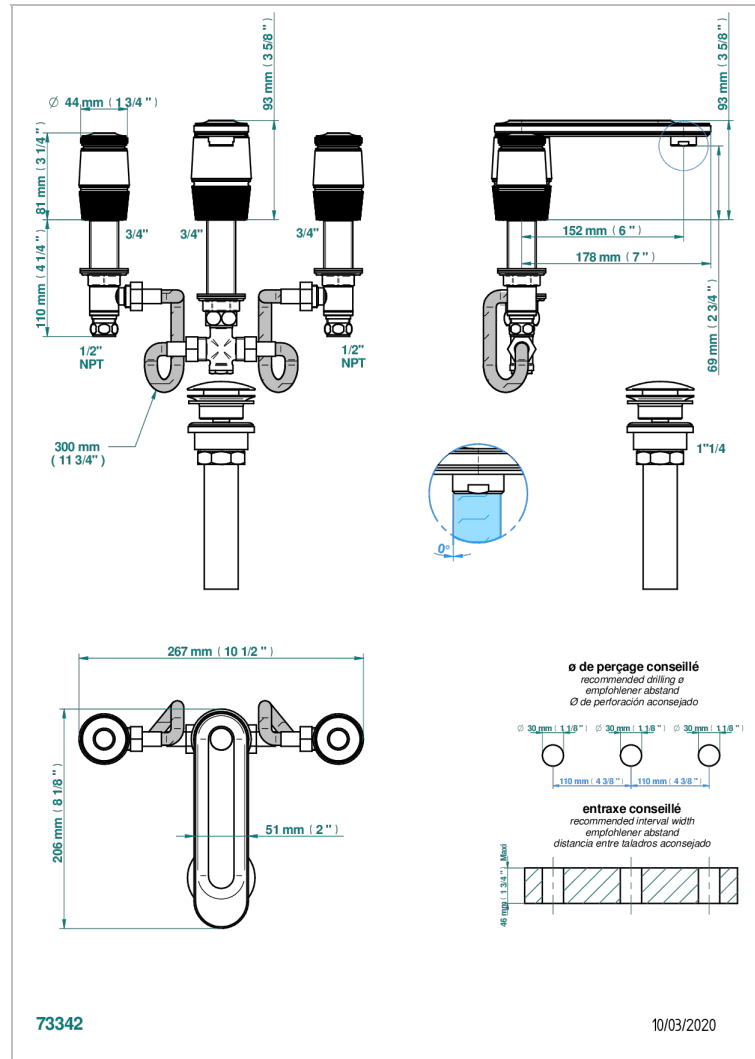

# CORVAIR PORTORO

U8H-151/US

Widespread lavatory set with drain

## CHARACTERISTIC

- Corvaire Portoro
- Widespread lavatory set with drain