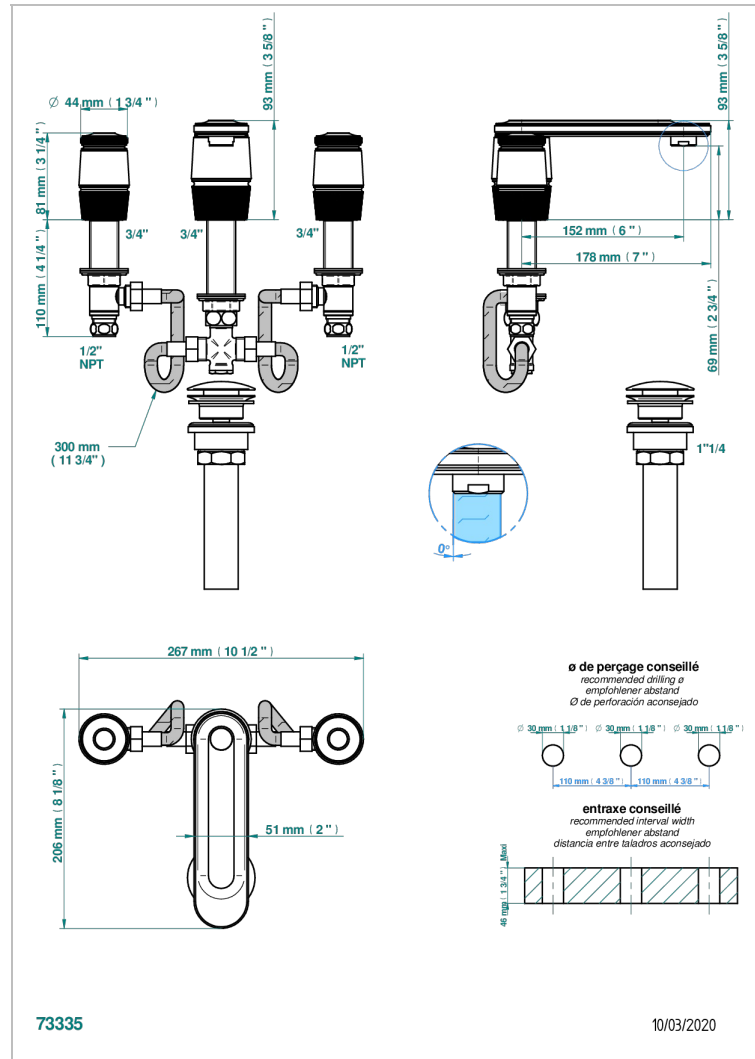

# CORVAIR HOWLITE

U8F-151/US

Rim mounted 3-hole basin mixer with waste

## CARACTERÍSTICAS

- Corvaire Howlite
- Rim mounted 3-hole basin mixer with waste