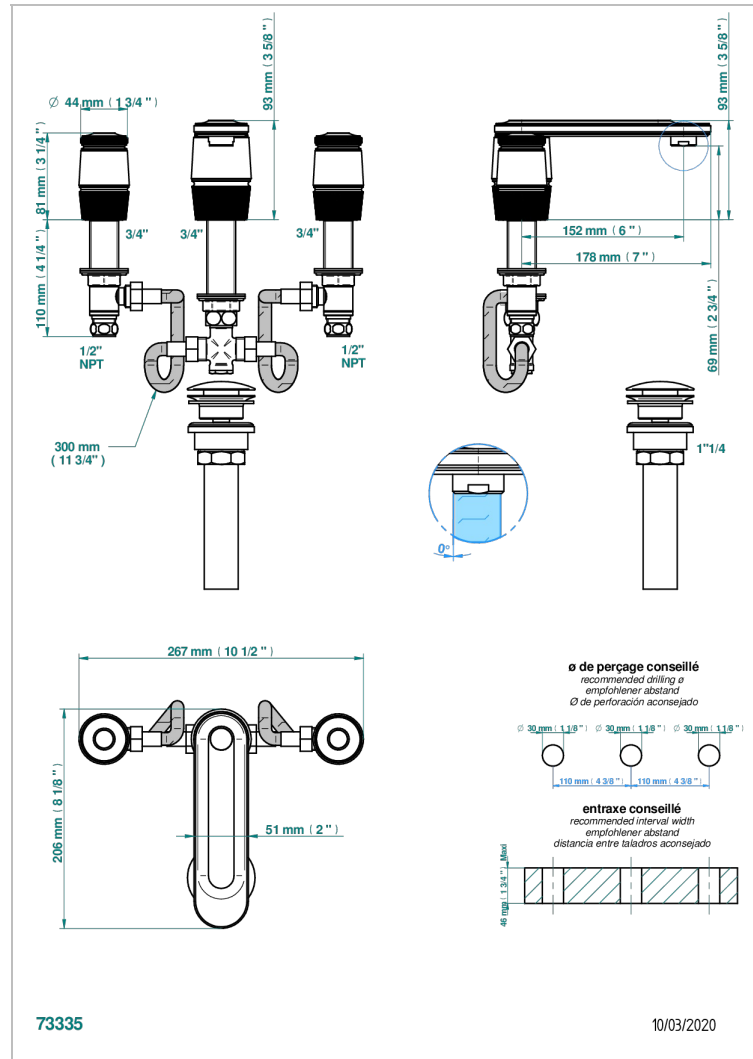

CORVAIR HOWLITE

U8F-151/US

Widespread lavatory set with drain

CHARACTERISTIC

- Corvaire Howlite
- Widespread lavatory set with drain

AVAILABLE FINITIONS

Black ceram - D30
Blush PVD - H62
Brass color PVD - H49
Brown bronze color PVD - F33
Chrome polished - A02
Gold color PVD - H52