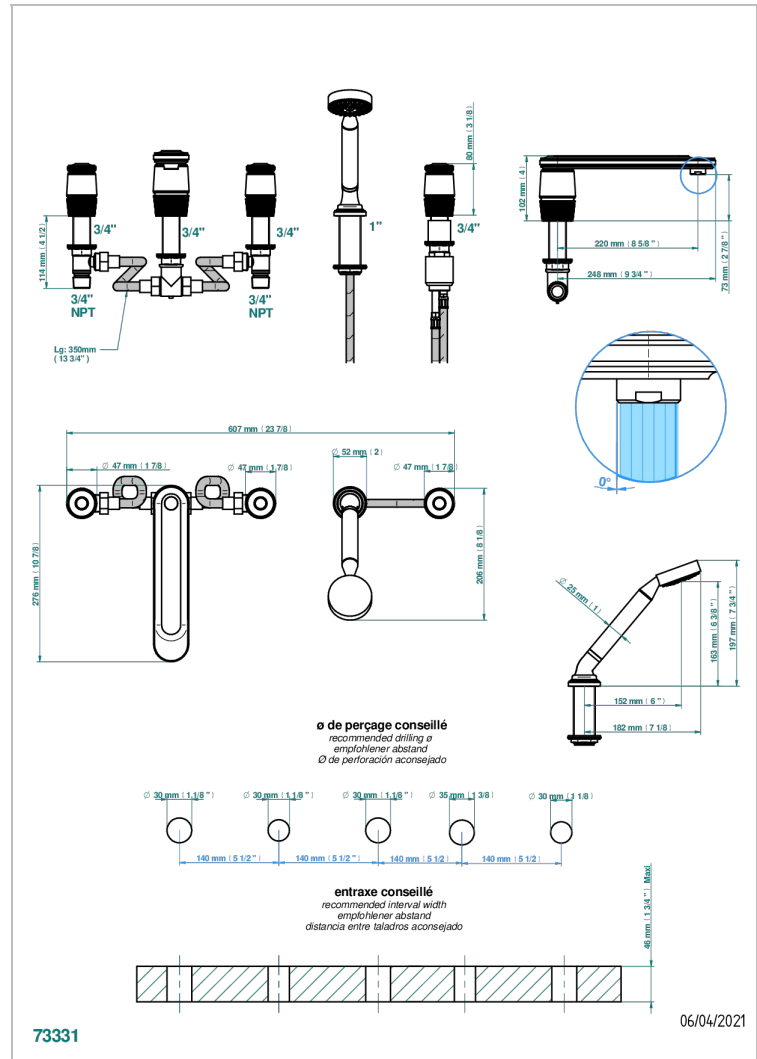

Roman tub set with 2 x 3/4" valves and rim mounted ceramic mixer with progressive cartridge and handshower

CHARACTERISTIC

- Corvaair Portoro
- Roman tub set with 2 x 3/4" valves and rim mounted ceramic mixer with progressive cartridge and handshower

TECHNICAL SPECS

- Recommandé : 3 bars (max. 5 bars) - Advised : 43,5 psi (max. 72 psi)
- Bec : 35 l/min à 3 bars - Douchette : 9,5 l/min à 3 bars
- Spout : 9.26 gpm at 43.5 psi - Handshower : 2.5 gpm at 43.5 psi