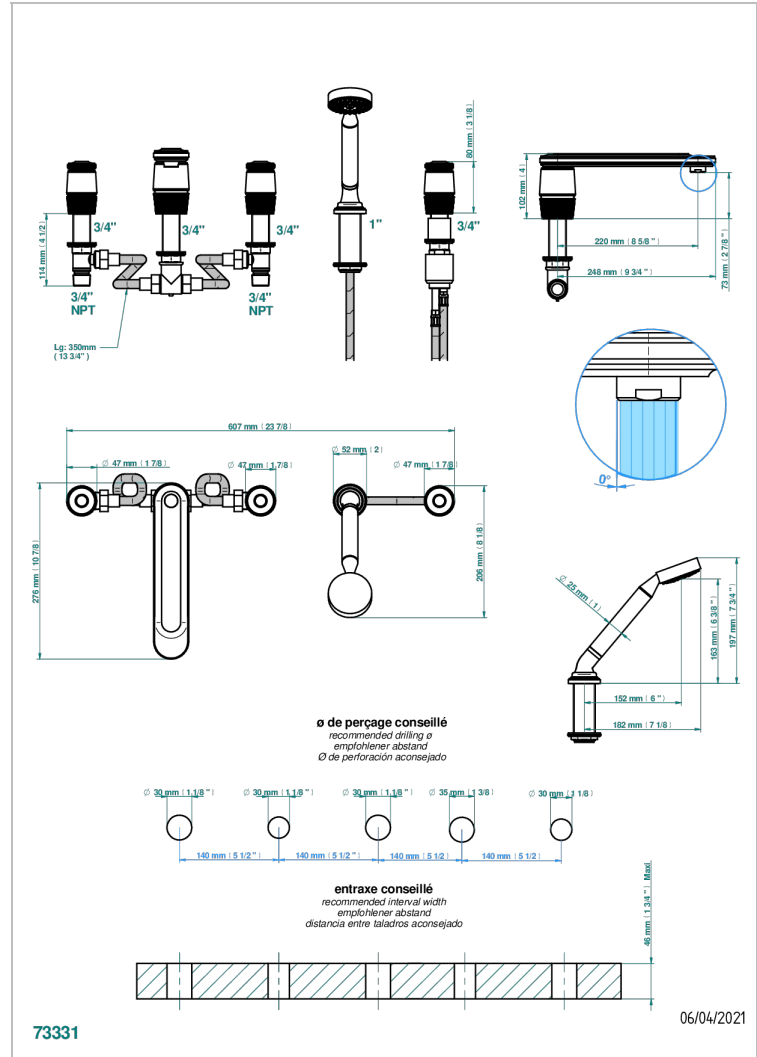

5-hole bath/shower mixer with super goliath spout, 2 x 3/4" valves, and rim mounted handshower supplied by progressive cartridge mixer

### CHARACTERISTIC

- Corvaair Portoro
- 5-hole bath/shower mixer with super goliath spout, 2 x 3/4" valves, and rim mounted handshower supplied by progressive cartridge mixer

### TECHNICAL SPECS

- Recommandé : 3 bars (max. 5 bars) - Advised : 43,5 psi (max. 72 psi)
- Bec : 35 l/min à 3 bars - Douchette : 9,5 l/min à 3 bars
- Spout : 9.26 gpm at 43.5 psi - Handshower : 2.5 gpm at 43.5 psi